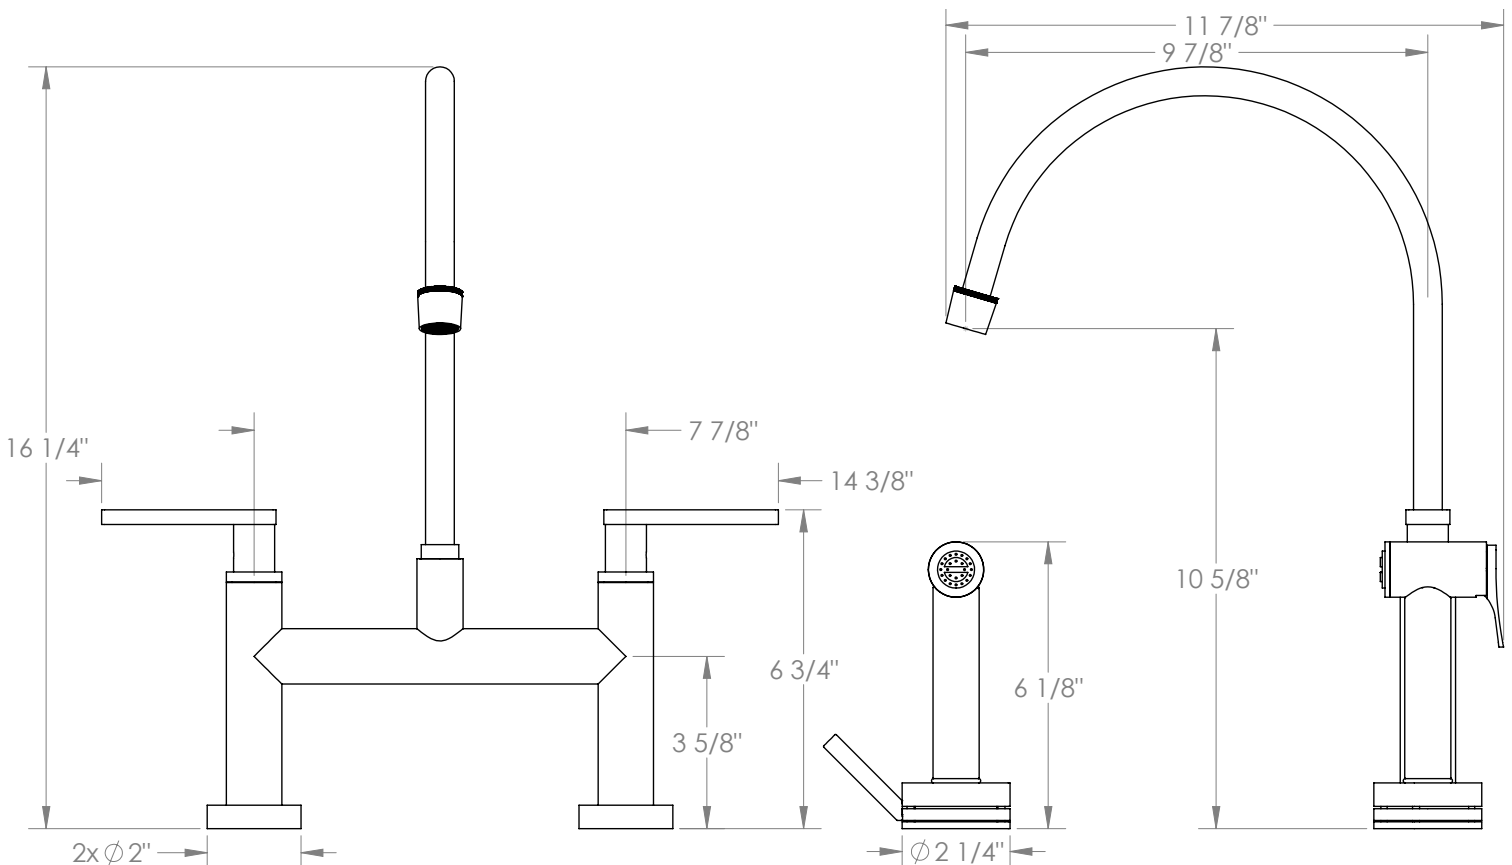

## Rainey

70-7.65EG-RNS4

Deck Mounted, Extended Gooseneck, Bridge Kitchen Faucet with Independent Side Spray

- Side Spray Hose Length: 50" (Final Length May Vary)
- Fits Deck Up To 1-1/4" Thick
- Recommended Mounting Hole: 1-1/8"
- All Lead-Free Brass Construction
- Flow Rate: 1.75 GPM
- 1/4 Turn Ceramic Cartridge
- Volume Control Handle For Spray Must Be Turned Off When Not In Use
- 360° Rotating Spout
- Professional Installation Required

Available in all finishes shown on the [Watermark Designs website](#)

Meets the applicable requirements of ASME A112.18.1-2005/CSA B125.1-05, entitled "Plumbing Supply Fittings".

Watermark Designs reserves the right to make revisions without notice to produce specifications. All product dimensions are nominal.