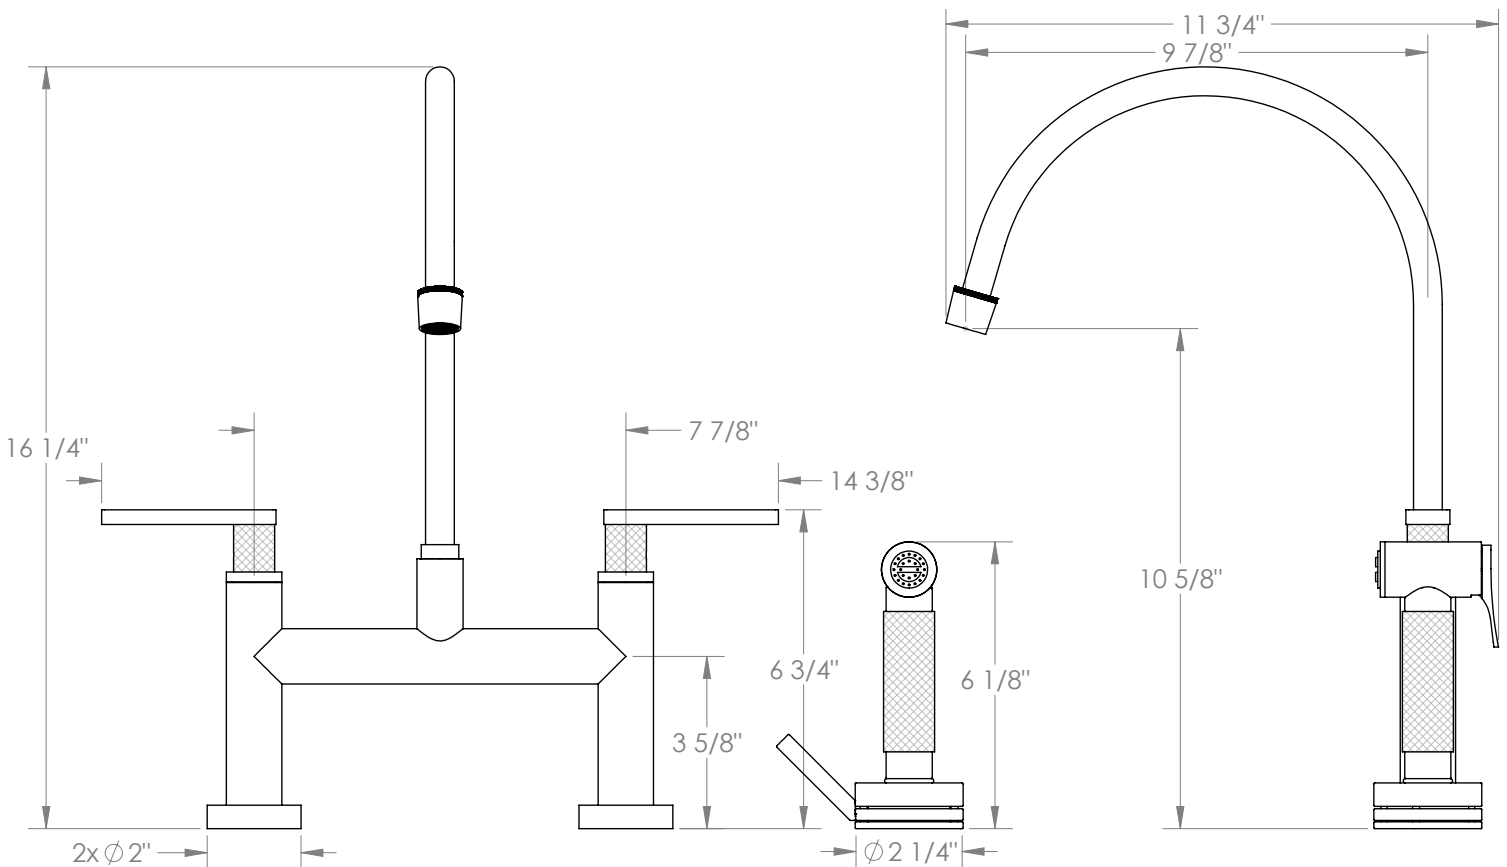

WATERMARK

BROOKLYN, NEW YORK

Rainey

70-7.65EG-RNK8

Deck Mounted, Extended Gooseneck, Bridge Kitchen Faucet with Independent Side Spray

- Side Spray Hose Length: 50" (Final Length May Vary)
- Fits Deck Up To 1-1/4" Thick
- Recommended Mounting Hole: 1-1/8"
- All Lead-Free Brass Construction
- Flow Rate: 1.75 GPM
- 1/4 Turn Ceramic Cartridge
- Volume Control Handle For Spray Must Be Turned Off When Not In Use
- 360° Rotating Spout
- Professional Installation Required

Available in all finishes shown on the [Watermark Designs website](#)

Meets the applicable requirements of ASME A112.18.1-2005/CSA B125.1-05, entitled "Plumbing Supply Fittings".

Watermark Designs reserves the right to make revisions without notice to produce specifications. All product dimensions are nominal.