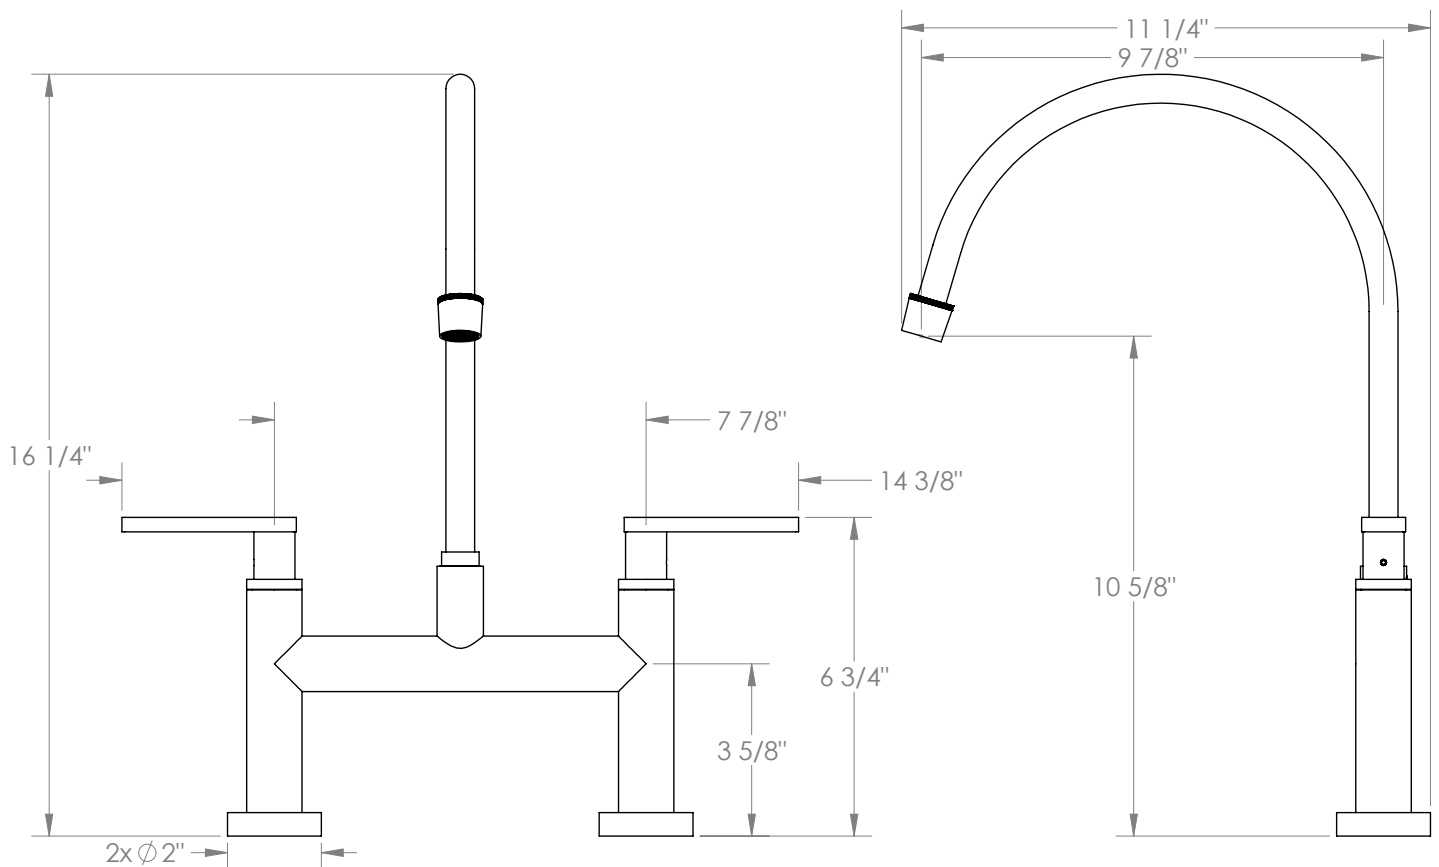

## Rainey 70-7.5EG-RNS4

Deck Mounted, Extended Gooseneck, Bridge  
Kitchen Faucet

- Fits Deck Up To 2" Thick
- Recommended Mounting Hole: 1-1/8"
- All Lead-Free Brass Construction
- Flow Rate: 1.75 GPM
- 1/4 Turn Ceramic Cartridge
- 360° Rotating Spout
- Professional Installation Required

Available in all finishes shown on the [Watermark Designs website](https://www.watermark-designs.com)

Meets the applicable requirements of ASME A112.18.1-2005/CSA B125.1-05, entitled "Plumbing Supply Fittings".