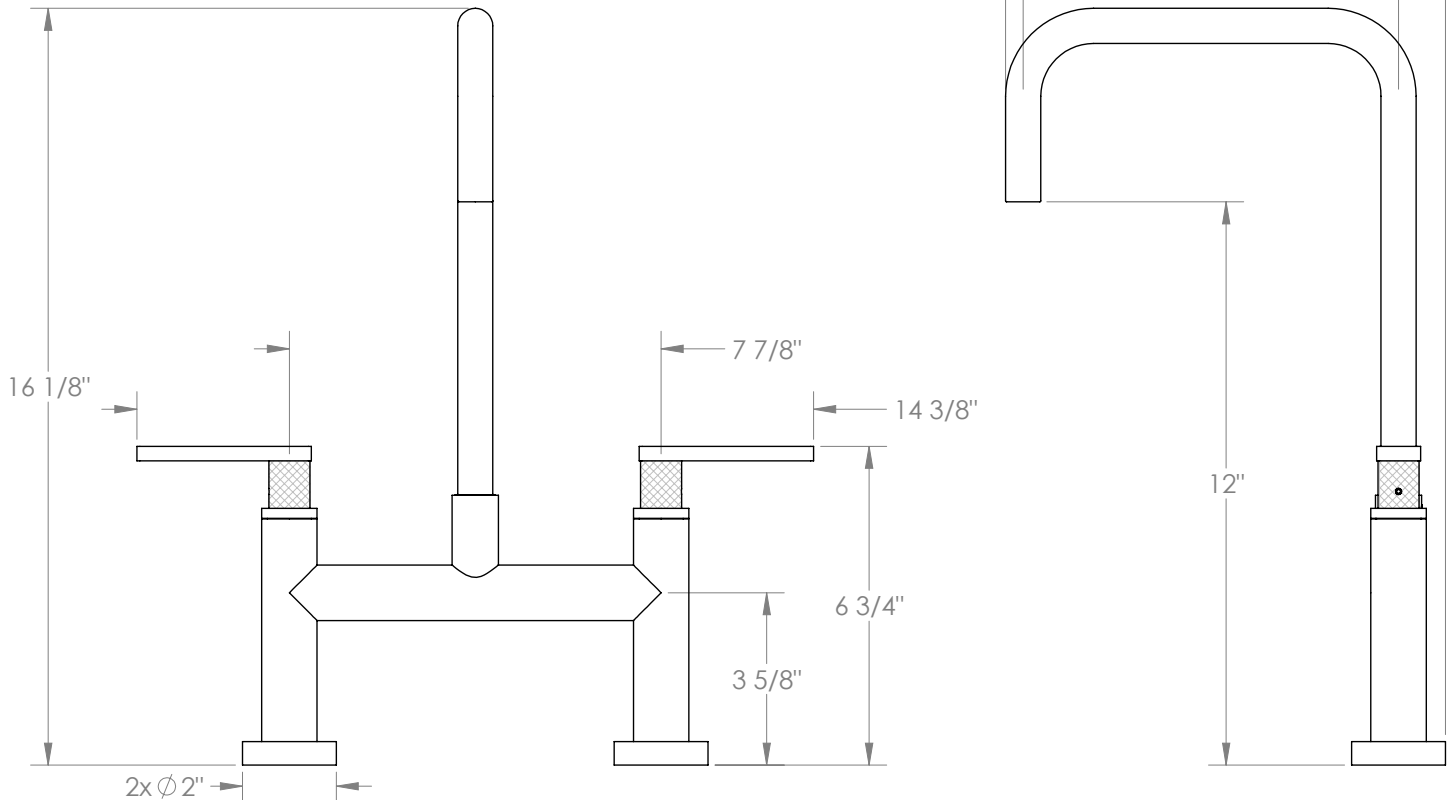

## Rainey 70-7.5-RNK8

Deck Mounted, Bridge Kitchen Faucet

- Fits Deck Up To 2" Thick
- Recommended Mounting Hole: 1-1/8"
- All Lead-Free Brass Construction
- Flow Rate: 1.75 GPM
- 1/4 Turn Ceramic Cartridge
- 360° Rotating Spout
- Professional Installation Required

Available in all finishes shown on the [Watermark Designs website](#)

Meets the applicable requirements of ASME A112.18.1-2005/CSA B125.1-05, entitled "Plumbing Supply Fittings".

Watermark Designs reserves the right to make revisions without notice to produce specifications. All product dimensions are nominal.