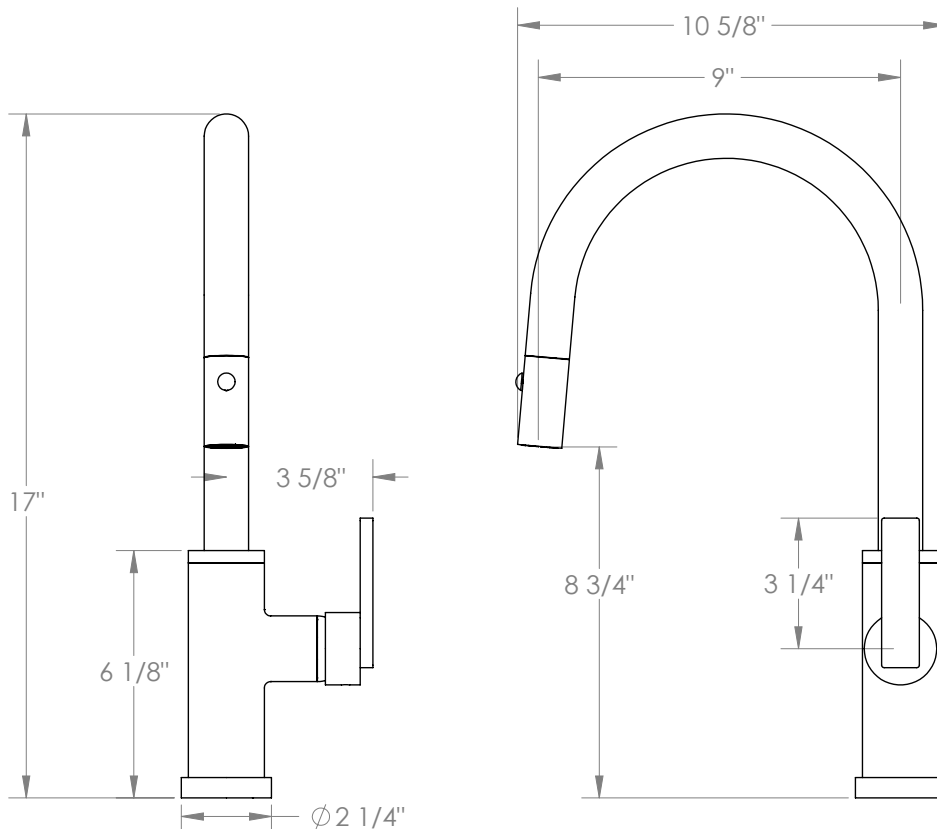

### 70-7.3PG4-RNS4

Deck Mounted, Gooseneck, Monoblock Kitchen Faucet with Pull Down Spray - Low Spout

- Pullout Hose Length: 14-16" (Final Length May Vary Depending on Spout Type)
- Fits Deck Up To 1-1/2" Thick
- Recommended Mounting Hole: 1-3/8"
- All Lead-Free Brass Construction
- Flow Rate: 1.75 GPM
- Ceramic Mixing Cartridge
- 2 Flow Patterns, Aerated and Spray, Controlled By One Button
- 360° Rotating Spout with Magnetic Docking for Spray
- Professional Installation Required

Available in all finishes shown on the [Watermark Designs website](https://www.watermark-designs.com)

Meets the applicable requirements of ASME A112.18.1-2005/CSA B125.1-05, entitled "Plumbing Supply Fittings".