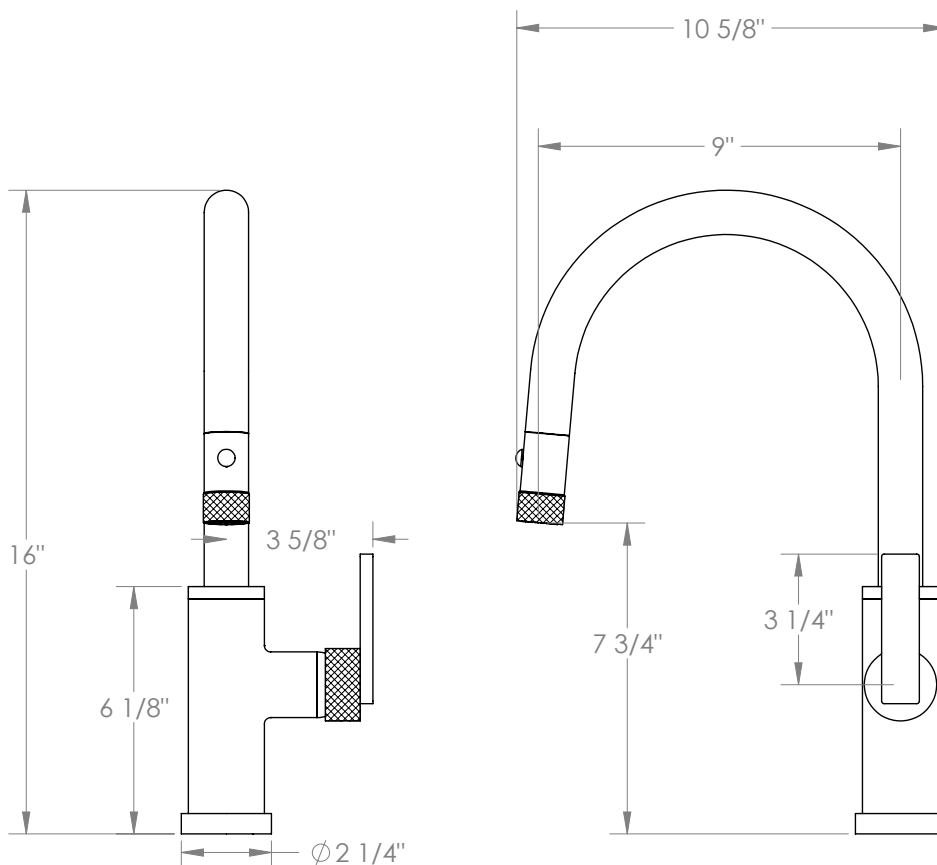

WATERMARK

BROOKLYN, NEW YORK

Rainey

70-7.3PG4-RNK8

Deck Mounted, Gooseneck, Monoblock Kitchen
Faucet with Pull Down Spray - Low Spout

- Pullout Hose Length: 14-16" (Final Length May Vary Depending on Spout Type)
- Fits Deck Up To 1-1/2" Thick
- Recommended Mounting Hole: 1-3/8"
- All Lead-Free Brass Construction
- Flow Rate: 1.75 GPM
- Ceramic Mixing Cartridge
- 2 Flow Patterns, Aerated and Spray, Controlled By One Button
- 360° Rotating Spout with Magnetic Docking for Spray
- Professional Installation Required

Available in all finishes shown on the [Watermark Designs website](https://www.watermark-designs.com)

Meets the applicable requirements of ASME A112.18.1-2005/CSA B125.1-05, entitled "Plumbing Supply Fittings".

Watermark Designs reserves the right to make revisions without notice to produce specifications. All product dimensions are nominal.

09/2023

350 Dewitt Ave. Brooklyn, NY 11207 USA | T: 1 718 257 2800 | F: 1 718 257 2144 | customerservice@watermark-designs.com