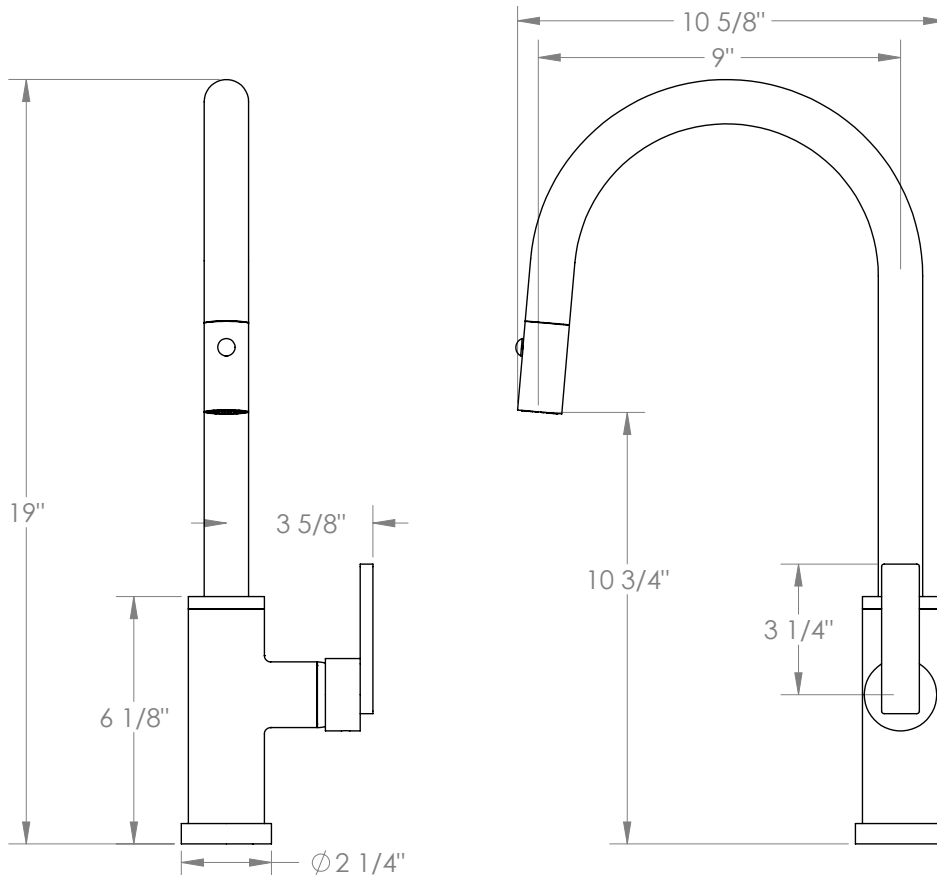

WATERMARK

BROOKLYN, NEW YORK

Rainey

70-7.3PG2-RNS4

Deck Mounted, Gooseneck, Monoblock Kitchen Faucet with Pull Down Spray - High Spout

- Pullout Hose Length: 14-16" (Final Length May Vary Depending on Spout Type)
- Fits Deck Up To 1-1/2" Thick
- Recommended Mounting Hole: 1-3/8"
- All Lead-Free Brass Construction
- Flow Rate: 1.75 GPM
- Ceramic Mixing Cartridge
- 2 Flow Patterns, Aerated and Spray, Controlled By One Button
- 360° Rotating Spout with Magnetic Docking for Spray
- Professional Installation Required

Available in all finishes shown on the [Watermark Designs website](https://www.watermark-designs.com)

Meets the applicable requirements of ASME A112.18.1-2005/CSA B125.1-05, entitled "Plumbing Supply Fittings".

Watermark Designs reserves the right to make revisions without notice to produce specifications. All product dimensions are nominal.

09/2023

350 Dewitt Ave. Brooklyn, NY 11207 USA | T: 1 718 257 2800 | F: 1 718 257 2144 | customerservice@watermark-designs.com