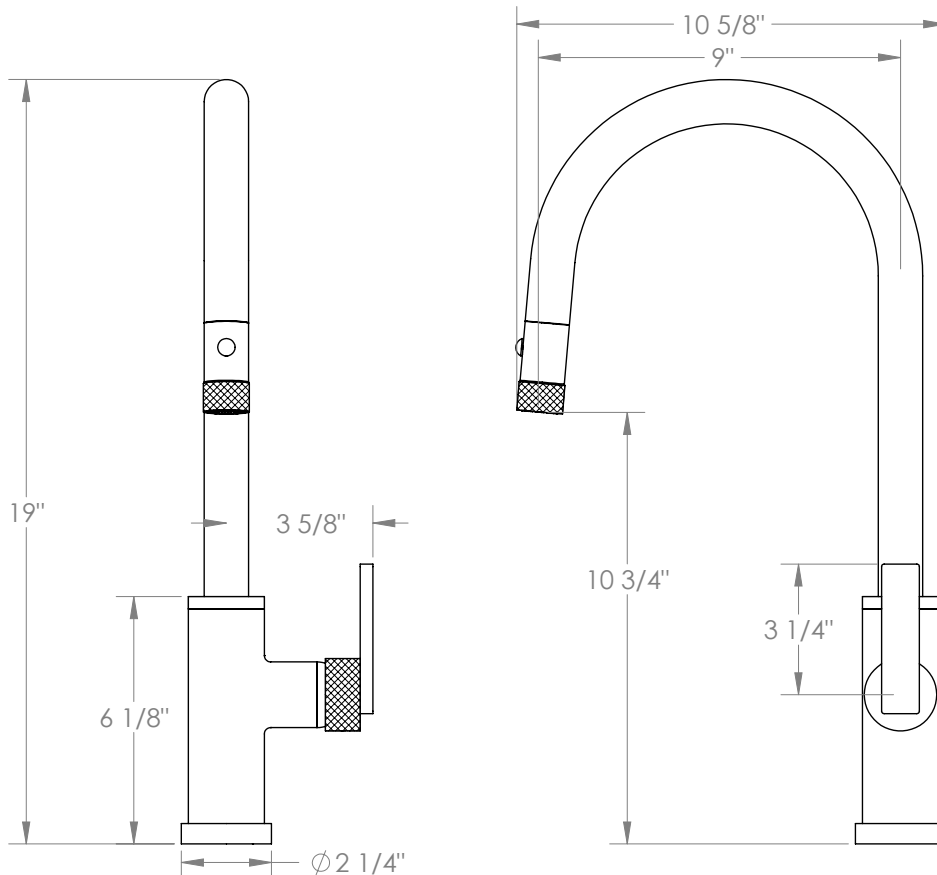

WATERMARK

BROOKLYN, NEW YORK

Rainey

70-7.3PG2-RNK8

Deck Mounted, Gooseneck, Monoblock Kitchen Faucet with Pull Down Spray - High Spout

- Pullout Hose Length: 14-16" (Final Length May Vary Depending on Spout Type)
- Fits Deck Up To 1-1/2" Thick
- Recommended Mounting Hole: 1-3/8"
- All Lead-Free Brass Construction
- Flow Rate: 1.75 GPM
- Ceramic Mixing Cartridge
- 2 Flow Patterns, Aerated and Spray, Controlled By One Button
- 360° Rotating Spout with Magnetic Docking for Spray
- Professional Installation Required

Available in all finishes shown on the [Watermark Designs website](https://www.watermark-designs.com)

Meets the applicable requirements of ASME A112.18.1-2005/CSA B125.1-05, entitled "Plumbing Supply Fittings".

Watermark Designs reserves the right to make revisions without notice to produce specifications. All product dimensions are nominal.

09/2023

350 Dewitt Ave. Brooklyn, NY 11207 USA | T: 1 718 257 2800 | F: 1 718 257 2144 | customerservice@watermark-designs.com