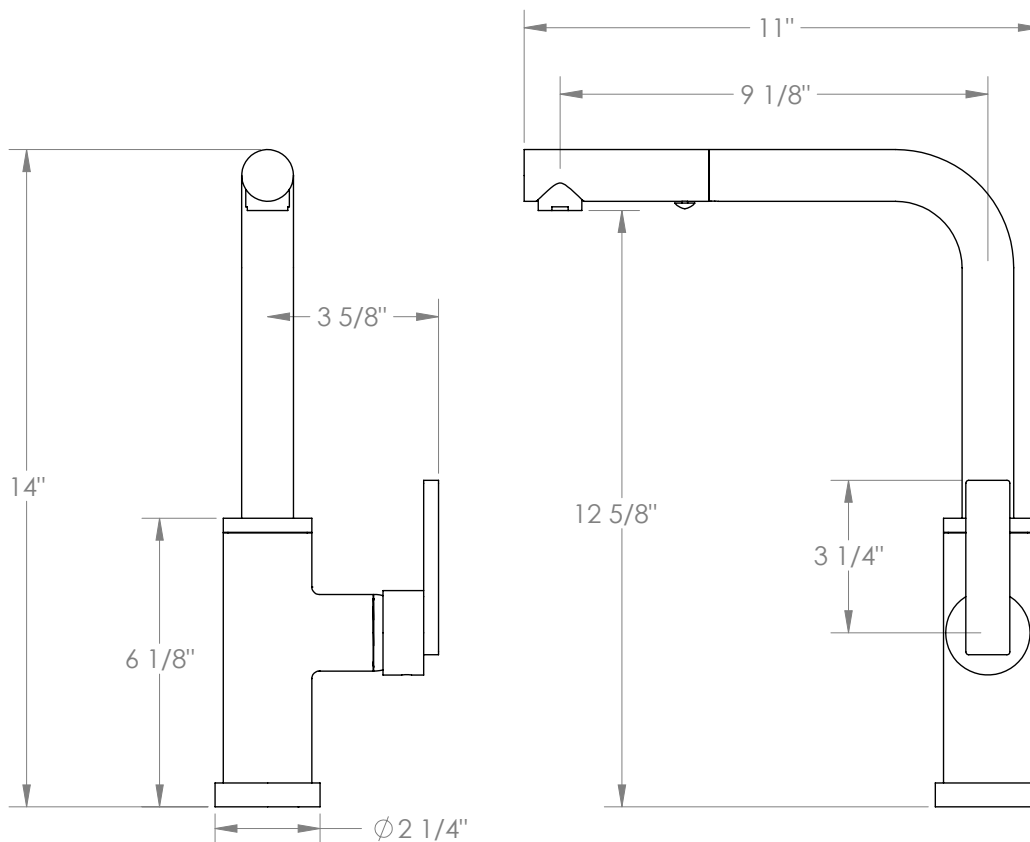

WATERMARK

BROOKLYN, NEW YORK

Rainey

70-7.3P3-RNS4

Deck Mounted, Monoblock Faucet with Pull Out
Spray - Low Spout

- Pullout Hose Length: 14-16" (Final Length May Vary Depending on Spout Type)
- Fits Deck Up To 1-1/2" Thick
- Recommended Mounting Hole: 1-3/8"
- All Lead-Free Brass Construction
- Flow Rate: 1.75 GPM
- Ceramic Mixing Cartridge
- 2 Flow Patterns, Aerated and Spray, Controlled By One Button
- 360° Rotating Spout with Magnetic Docking for Spray
- Professional Installation Required

Available in all finishes shown on the [Watermark Designs website](https://www.watermark-designs.com)

Meets the applicable requirements of ASME A112.18.1-2005/CSA B125.1-05, entitled "Plumbing Supply Fittings".

Watermark Designs reserves the right to make revisions without notice to produce specifications. All product dimensions are nominal.

09/2023

350 Dewitt Ave. Brooklyn, NY 11207 USA | T: 1 718 257 2800 | F: 1 718 257 2144 | customerservice@watermark-designs.com