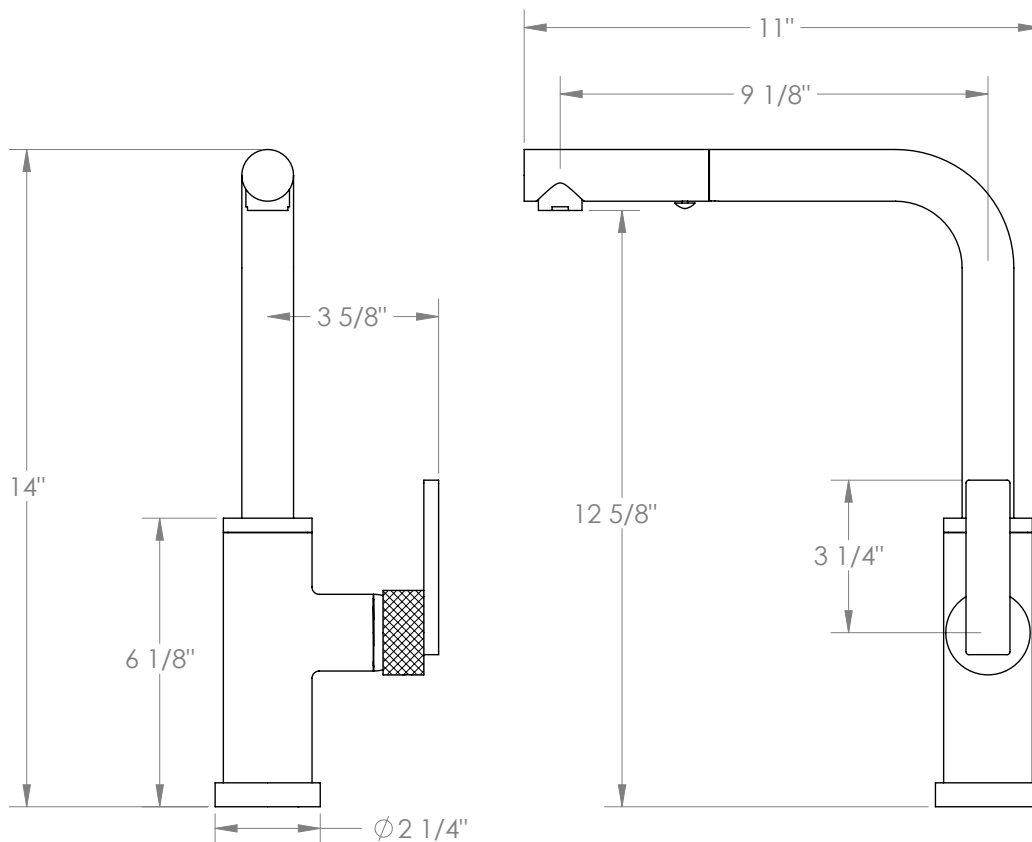

WATERMARK

BROOKLYN, NEW YORK

Rainey

70-7.3P3-RNK8

Deck Mounted, Monoblock Faucet with Pull Out
Spray - Low Spout

- Pullout Hose Length: 14-16" (Final Length May Vary Depending on Spout Type)
- Fits Deck Up To 1-1/2" Thick
- Recommended Mounting Hole: 1-3/8"
- All Lead-Free Brass Construction
- Flow Rate: 1.75 GPM
- Ceramic Mixing Cartridge
- 2 Flow Patterns, Aerated and Spray, Controlled By One Button
- 360° Rotating Spout with Magnetic Docking for Spray
- Professional Installation Required

Available in all finishes shown on the [Watermark Designs website](https://www.watermark-designs.com)

Meets the applicable requirements of ASME A112.18.1-2005/CSA B125.1-05, entitled "Plumbing Supply Fittings".

Watermark Designs reserves the right to make revisions without notice to produce specifications. All product dimensions are nominal.

09/2023

350 Dewitt Ave. Brooklyn, NY 11207 USA | T: 1 718 257 2800 | F: 1 718 257 2144 | customerservice@watermark-designs.com