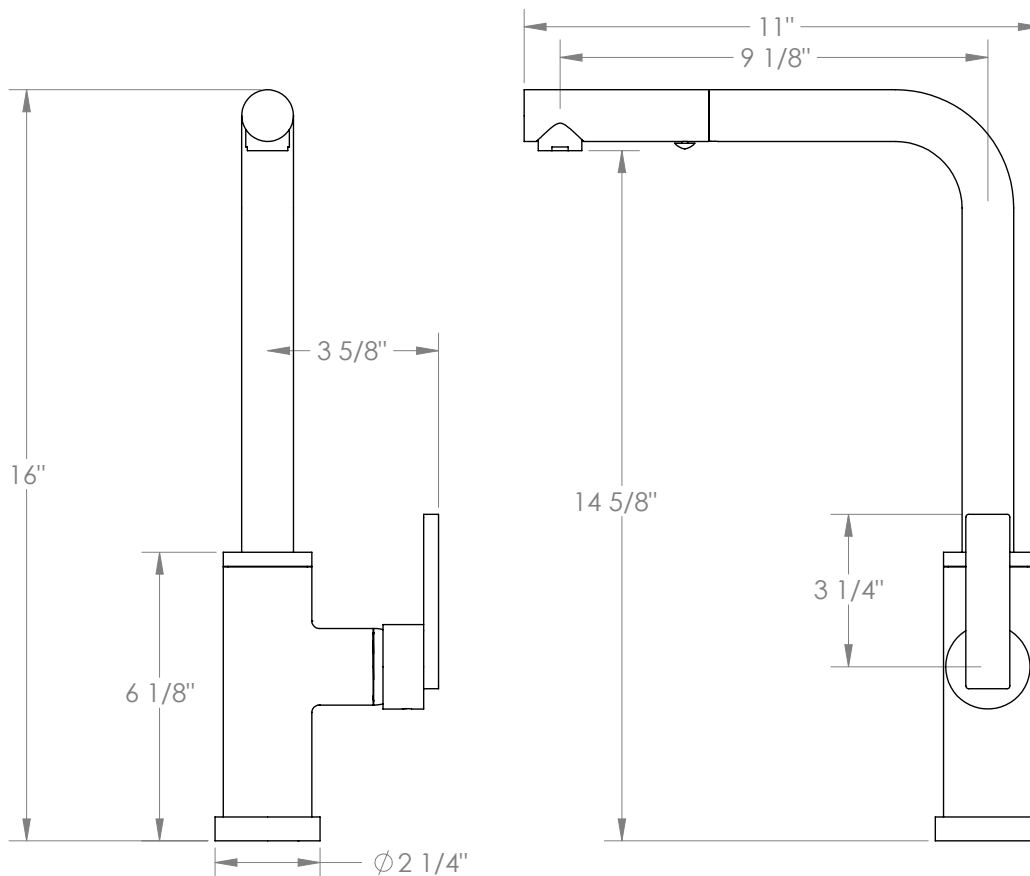

WATERMARK

BROOKLYN, NEW YORK

Rainey

70-7.3P1-RNS4

Deck Mounted, Monoblock Faucet with Pull Out
Spray - High Spout

- Pullout Hose Length: 14-16" (Final Length May Vary Depending on Spout Type)
- Fits Deck Up To 1-1/2" Thick
- Recommended Mounting Hole: 1-3/8"
- All Lead-Free Brass Construction
- Flow Rate: 1.75 GPM
- Ceramic Mixing Cartridge
- 2 Flow Patterns, Aerated and Spray, Controlled By One Button
- 360° Rotating Spout with Magnetic Docking for Spray
- Professional Installation Required

Available in all finishes shown on the [Watermark Designs website](https://www.watermark-designs.com)

Meets the applicable requirements of ASME A112.18.1-2005/CSA B125.1-05, entitled "Plumbing Supply Fittings".

Watermark Designs reserves the right to make revisions without notice to produce specifications. All product dimensions are nominal.

09/2023

350 Dewitt Ave. Brooklyn, NY 11207 USA | T: 1 718 257 2800 | F: 1 718 257 2144 | customerservice@watermark-designs.com