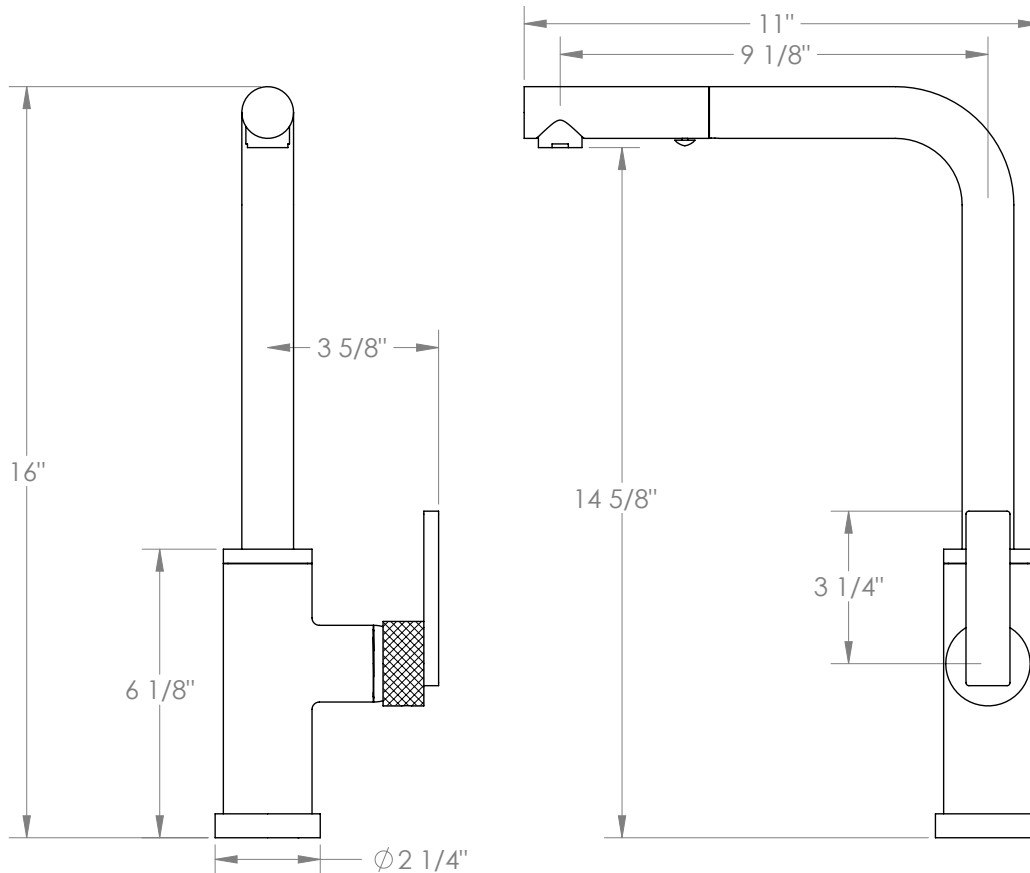

WATERMARK

BROOKLYN, NEW YORK

Rainey

70-7.3P1-RNK8

Deck Mounted, Monoblock Faucet with Pull Out
Spray - High Spout

- Pullout Hose Length: 14-16" (Final Length May Vary Depending on Spout Type)
- Fits Deck Up To 1-1/2" Thick
- Recommended Mounting Hole: 1-3/8"
- All Lead-Free Brass Construction
- Flow Rate: 1.75 GPM
- Ceramic Mixing Cartridge
- 2 Flow Patterns, Aerated and Spray, Controlled By One Button
- 360° Rotating Spout with Magnetic Docking for Spray
- Professional Installation Required

Available in all finishes shown on the [Watermark Designs website](https://www.watermark-designs.com)

Meets the applicable requirements of ASME A112.18.1-2005/CSA B125.1-05, entitled "Plumbing Supply Fittings".

Watermark Designs reserves the right to make revisions without notice to produce specifications. All product dimensions are nominal.

09/2023

350 Dewitt Ave. Brooklyn, NY 11207 USA | T: 1 718 257 2800 | F: 1 718 257 2144 | customerservice@watermark-designs.com