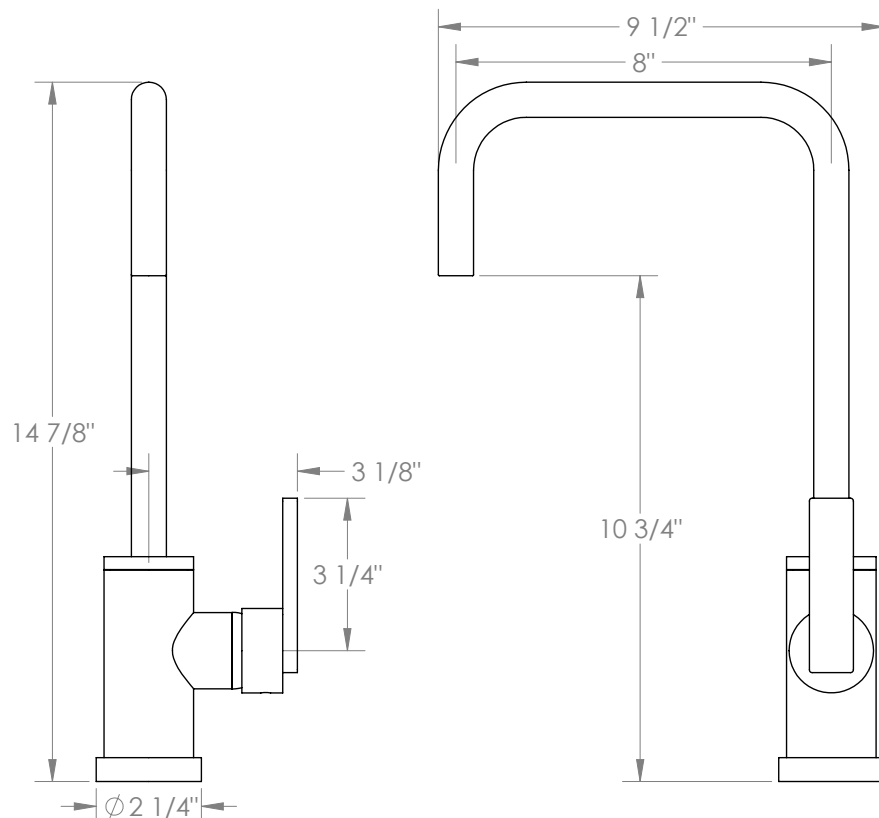

WATERMARK

BROOKLYN, NEW YORK

Rainey 70-7.3-RNS4

Deck Mounted, Monoblock Kitchen Faucet

- Fits Deck Up To 1-1/2" Thick
- Recommended Mounting Hole: 1-3/8"
- All Lead-Free Brass Construction
- Flow Rate: 1.75 GPM
- Ceramic Mixing Cartridge
- 360° Rotating Spout
- Professional Installation Required

Available in all finishes shown on the [Watermark Designs website](https://www.watermark-designs.com)

Meets the applicable requirements of ASME A112.18.1-2005/CSA B125.1-05, entitled "Plumbing Supply Fittings".

Watermark Designs reserves the right to make revisions without notice to produce specifications. All product dimensions are nominal.

02/2022

350 Dewitt Ave. Brooklyn, NY 11207 USA | T: 1 718 257 2800 | F: 1 718 257 2144 | customerservice@watermark-designs.com