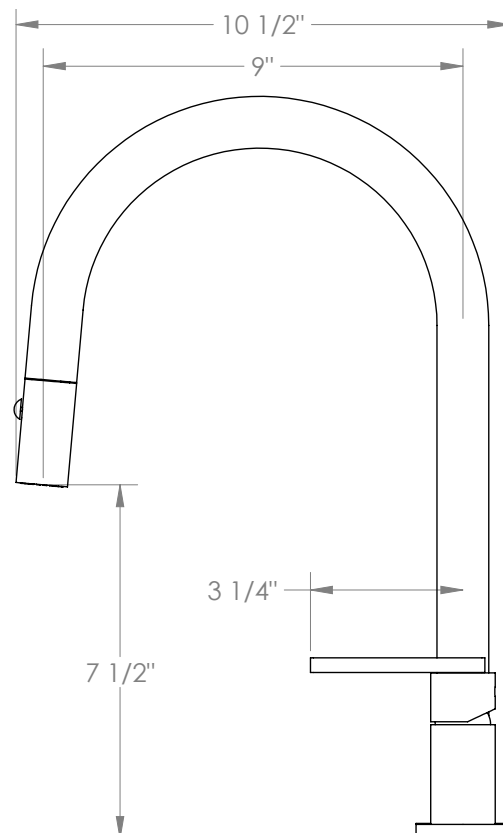

WATERMARK

BROOKLYN, NEW YORK

Rainey

70-7.1.3PG2-RNS4V

Deck Mounted, Single Handle, Gooseneck
Faucet with Pull Down Spray - High Spout

- Pullout Hose Length: 14-16" (Final Length May Vary Depending on Spout Type)
- Fits Deck Up To 2-1/2" Thick
- Recommended Mounting Hole: 1-3/8"
- All Lead-Free Brass Construction
- Flow Rate: 1.75 GPM
- Ceramic Mixing Cartridge
- 2 Flow Patterns, Aerated and Spray, Controlled By One Button
- 360° Rotating Spout with Magnetic Docking for Spray
- Professional Installation Required

Available in all finishes shown on the [Watermark Designs website](#)

Meets the applicable requirements of ASME A112.18.1-2005/CSA B125.1-05, entitled "Plumbing Supply Fittings".

Watermark Designs reserves the right to make revisions without notice to produce specifications. All product dimensions are nominal.