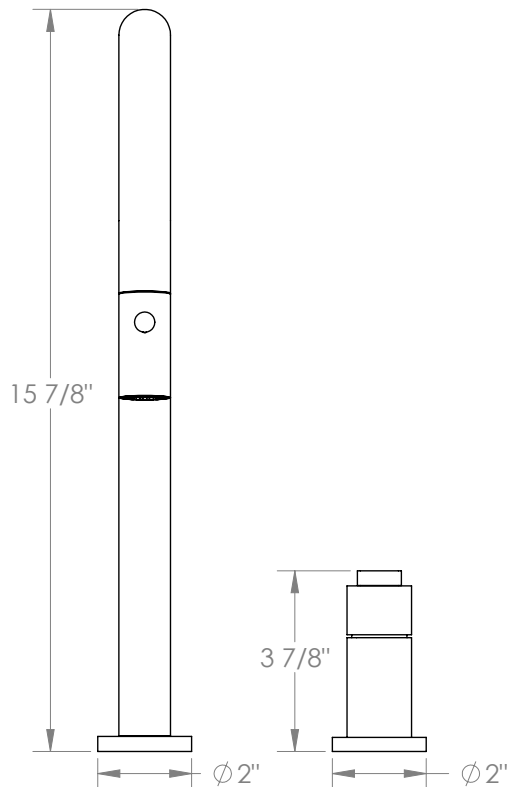

WATERMARK

BROOKLYN, NEW YORK

Rainey

70-7.1.3PG2-RNS4V

Deck Mounted, Single Handle, Gooseneck
Faucet with Pull Down Spray - High Spout

- Pullout Hose Length: 14-16" (Final Length May Vary Depending on Spout Type)
- Fits Deck Up To 2-1/2" Thick
- Recommended Mounting Hole: 1-3/8"
- All Lead-Free Brass Construction
- Flow Rate: 1.75 GPM
- Ceramic Mixing Cartridge
- 2 Flow Patterns, Aerated and Spray, Controlled By One Button
- 360° Rotating Spout with Magnetic Docking for Spray
- Professional Installation Required

Available in all finishes shown on the [Watermark Designs website](#)

Meets the applicable requirements of ASME A112.18.1-2005/CSA B125.1-05, entitled "Plumbing Supply Fittings".

Watermark Designs reserves the right to make revisions without notice to produce specifications. All product dimensions are nominal.