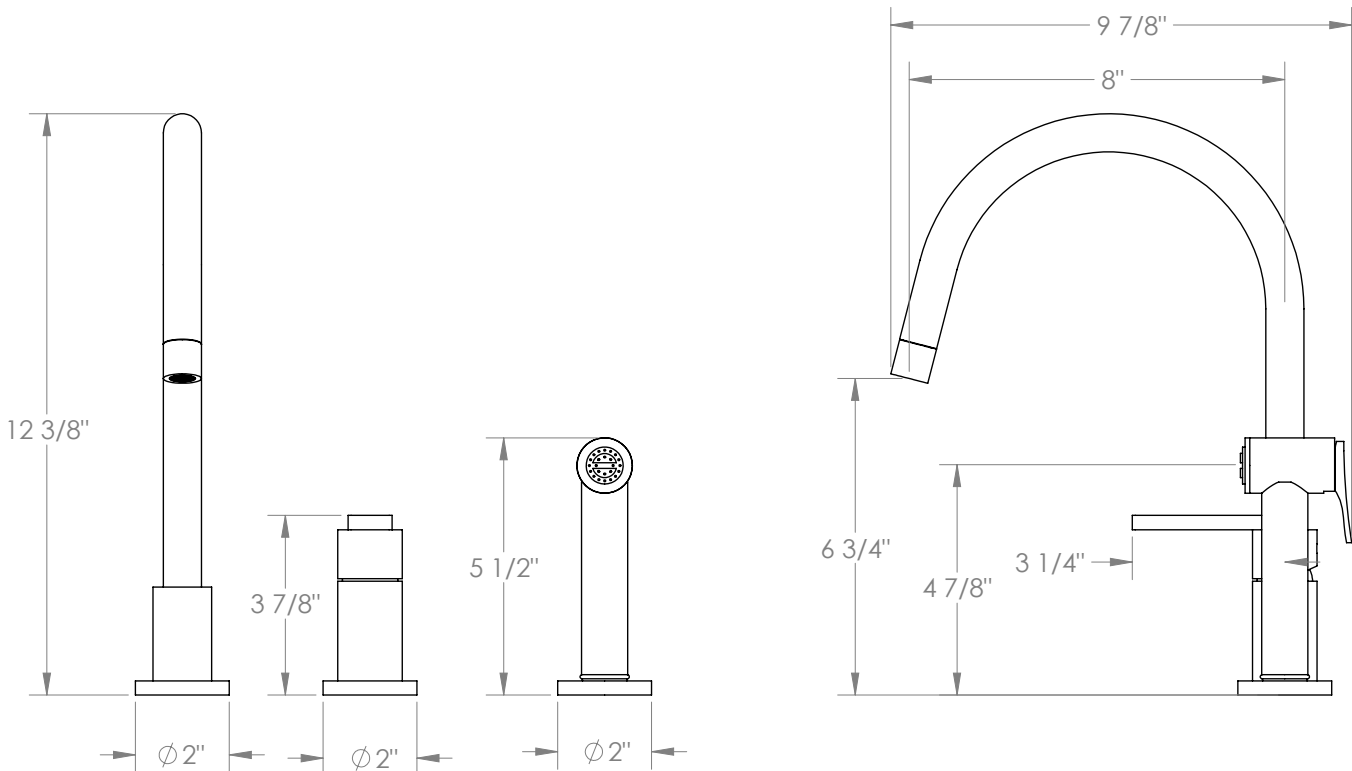

WATERMARK

BROOKLYN, NEW YORK

Rainey

70-7.1.3GA-RNS4V

Deck Mounted, Single Handle, Gooseneck
Faucet with Side Spray

- Side Spray Hose Length: 50" (Final Length May Vary)
- Fits Deck Up To 1-3/4" Thick
- Recommended Mounting Hole: 1-3/8"
- All Lead-Free Brass Construction
- Flow Rate: 1.75 GPM
- Ceramic Mixing Cartridge
- 360° Rotating Spout
- Professional Installation Required

Available in all finishes shown on the [Watermark Designs website](https://www.watermark-designs.com)

Meets the applicable requirements of ASME A112.18.1-2005/CSA B125.1-05, entitled "Plumbing Supply Fittings".

Watermark Designs reserves the right to make revisions without notice to produce specifications. All product dimensions are nominal.

09/2023

350 Dewitt Ave. Brooklyn, NY 11207 USA | T: 1 718 257 2800 | F: 1 718 257 2144 | customerservice@watermark-designs.com