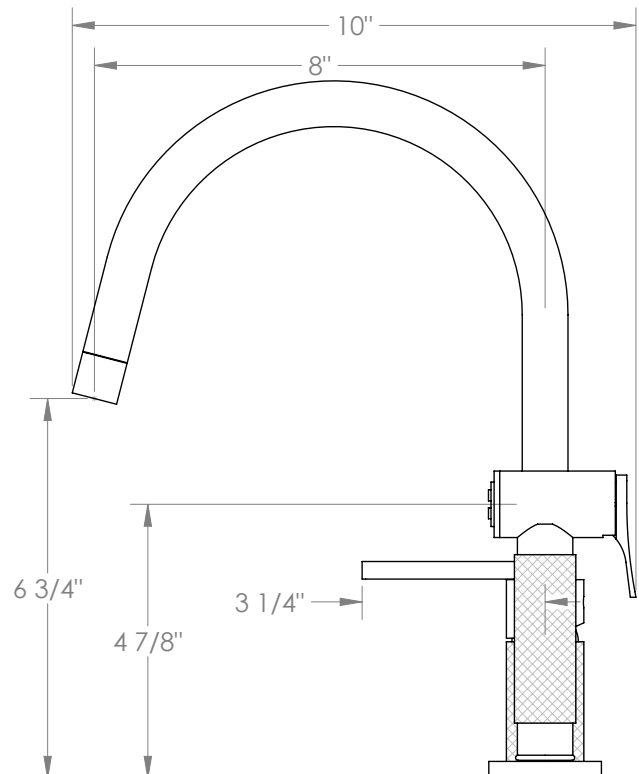

WATERMARK

BROOKLYN, NEW YORK

Rainey

70-7.1.3GA-RNK8V

Deck Mounted, Single Handle, Gooseneck
Faucet with Side Spray

- Side Spray Hose Length: 50" (Final Length May Vary)
- Fits Deck Up To 1-3/4" Thick
- Recommended Mounting Hole: 1-3/8"
- All Lead-Free Brass Construction
- Flow Rate: 1.75 GPM
- Ceramic Mixing Cartridge
- 360° Rotating Spout
- Professional Installation Required

Available in all finishes shown on the [Watermark Designs website](https://www.watermarkdesigns.com)

Meets the applicable requirements of ASME A112.18.1-2005/CSA B125.1-05, entitled "Plumbing Supply Fittings".

Watermark Designs reserves the right to make revisions without notice to produce specifications. All product dimensions are nominal.

09/2023

350 Dewitt Ave. Brooklyn, NY 11207 USA | T: 1 718 257 2800 | F: 1 718 257 2144 | customerservice@watermark-designs.com