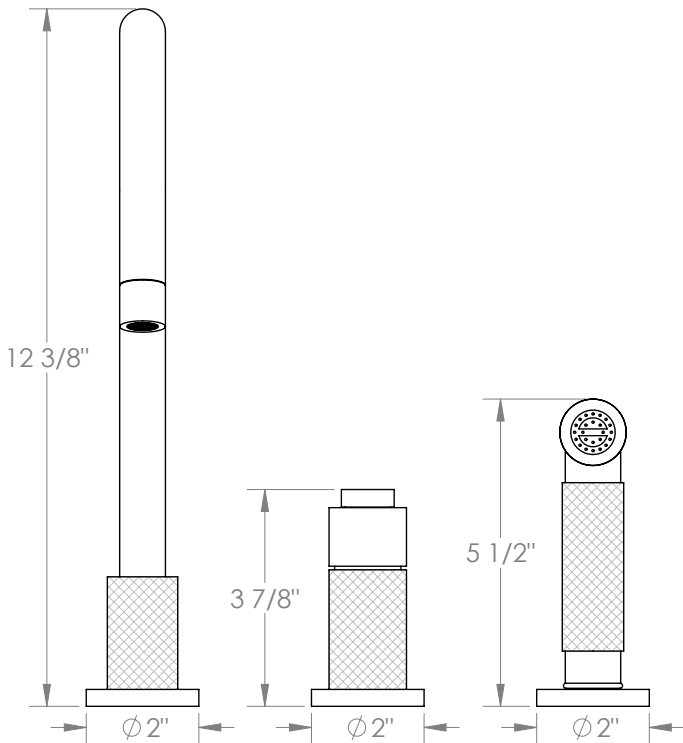

WATERMARK

BROOKLYN, NEW YORK

Rainey

70-7.1.3GA-RNK8V

Deck Mounted, Single Handle, Gooseneck
Faucet with Side Spray

- Side Spray Hose Length: 50" (Final Length May Vary)
- Fits Deck Up To 1-3/4" Thick
- Recommended Mounting Hole: 1-3/8"
- All Lead-Free Brass Construction
- Flow Rate: 1.75 GPM
- Ceramic Mixing Cartridge
- 360° Rotating Spout
- Professional Installation Required

Available in all finishes shown on the [Watermark Designs website](https://www.watermarkdesigns.com)

Meets the applicable requirements of ASME A112.18.1-2005/CSA B125.1-05, entitled "Plumbing Supply Fittings".

Watermark Designs reserves the right to make revisions without notice to produce specifications. All product dimensions are nominal.

09/2023

350 Dewitt Ave. Brooklyn, NY 11207 USA | T: 1 718 257 2800 | F: 1 718 257 2144 | customerservice@watermark-designs.com