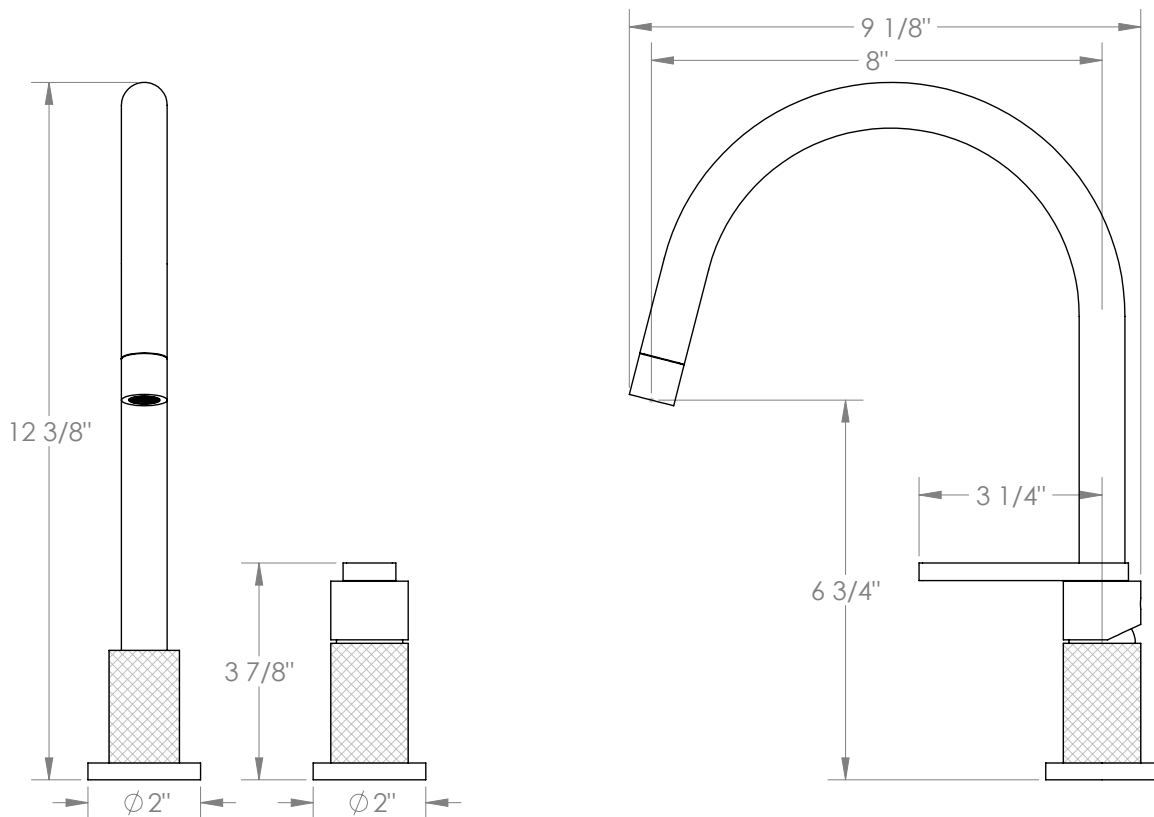

WATERMARK

BROOKLYN, NEW YORK

Available in all finishes shown on the [Watermark Designs website](https://www.watermark-designs.com)

Rainey

70-7.1.3G-RNK8V

Deck Mounted, Single Handle, Gooseneck
Faucet

- Fits Deck Up To 3" Thick
- Recommended Mounting Hole: 1-3/8"
- All Lead-Free Brass Construction
- Flow Rate: 1.75 GPM
- Ceramic Mixing Cartridge
- 360° Rotating Spout
- Professional Installation Required

Meets the applicable requirements of ASME A112.18.1-2005/CSA B125.1-05, entitled "Plumbing Supply Fittings".

Watermark Designs reserves the right to make revisions without notice to produce specifications. All product dimensions are nominal.