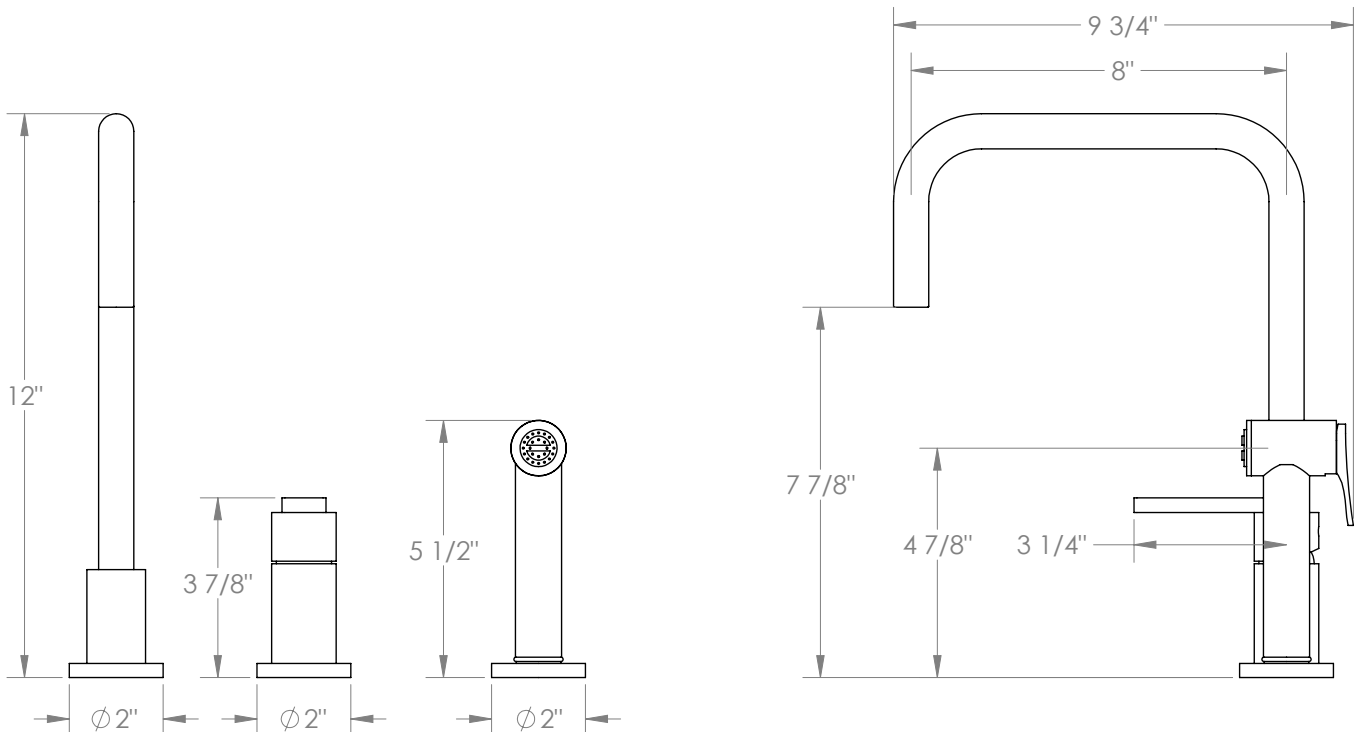

WATERMARK

BROOKLYN, NEW YORK

Rainey

70-7.1.3A-RNS4V

Deck Mounted, Single Handle Faucet with Side Spray

- Side Spray Hose Length: 50" (Final Length May Vary)
- Fits Deck Up To 1-3/4" Thick
- Recommended Mounting Hole: 1-3/8"
- All Lead-Free Brass Construction
- Flow Rate: 1.75 GPM
- Ceramic Mixing Cartridge
- 360° Rotating Spout
- Professional Installation Required

Available in all finishes shown on the [Watermark Designs website](#)

Meets the applicable requirements of ASME A112.18.1-2005/CSA B125.1-05, entitled "Plumbing Supply Fittings".

Watermark Designs reserves the right to make revisions without notice to produce specifications. All product dimensions are nominal.