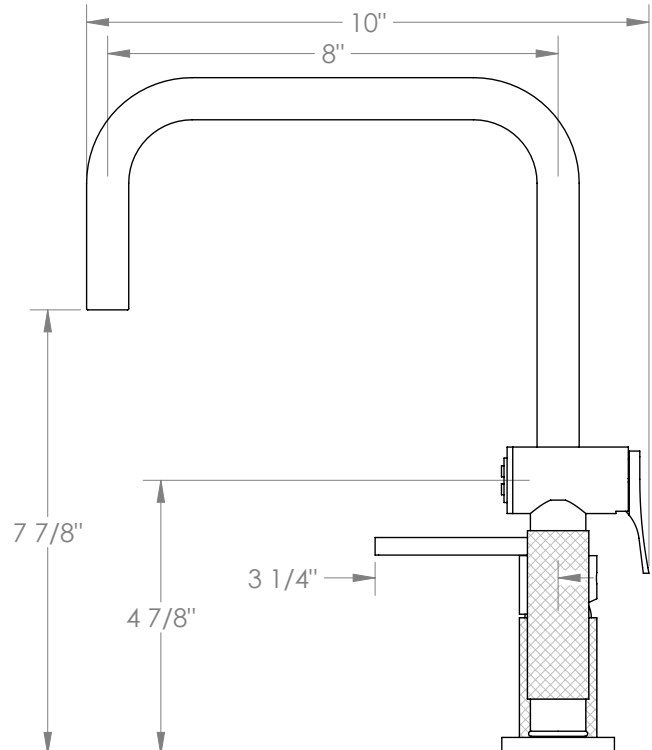

WATERMARK

BROOKLYN, NEW YORK

Rainey

70-7.1.3A-RNK8V

Deck Mounted, Single Handle Faucet with Side Spray

- Side Spray Hose Length: 50" (Final Length May Vary)
- Fits Deck Up To 1-3/4" Thick
- Recommended Mounting Hole: 1-3/8"
- All Lead-Free Brass Construction
- Flow Rate: 1.75 GPM
- Ceramic Mixing Cartridge
- 360° Rotating Spout
- Professional Installation Required

Available in all finishes shown on the [Watermark Designs website](https://www.watermarkdesigns.com)

Meets the applicable requirements of ASME A112.18.1-2005/CSA B125.1-05, entitled "Plumbing Supply Fittings".

Watermark Designs reserves the right to make revisions without notice to produce specifications. All product dimensions are nominal.

09/2023

350 Dewitt Ave. Brooklyn, NY 11207 USA | T: 1 718 257 2800 | F: 1 718 257 2144 | customerservice@watermark-designs.com