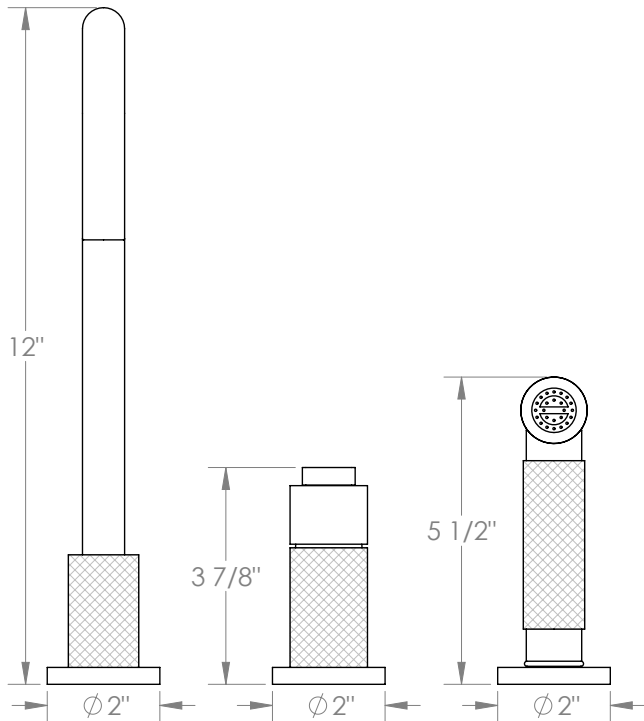

WATERMARK

BROOKLYN, NEW YORK

Rainey

70-7.1.3A-RNK8V

Deck Mounted, Single Handle Faucet with Side Spray

- Side Spray Hose Length: 50" (Final Length May Vary)
- Fits Deck Up To 1-3/4" Thick
- Recommended Mounting Hole: 1-3/8"
- All Lead-Free Brass Construction
- Flow Rate: 1.75 GPM
- Ceramic Mixing Cartridge
- 360° Rotating Spout
- Professional Installation Required

Available in all finishes shown on the [Watermark Designs website](https://www.watermarkdesigns.com)

Meets the applicable requirements of ASME A112.18.1-2005/CSA B125.1-05, entitled "Plumbing Supply Fittings".

Watermark Designs reserves the right to make revisions without notice to produce specifications. All product dimensions are nominal.

09/2023

350 Dewitt Ave. Brooklyn, NY 11207 USA | T: 1 718 257 2800 | F: 1 718 257 2144 | customerservice@watermark-designs.com