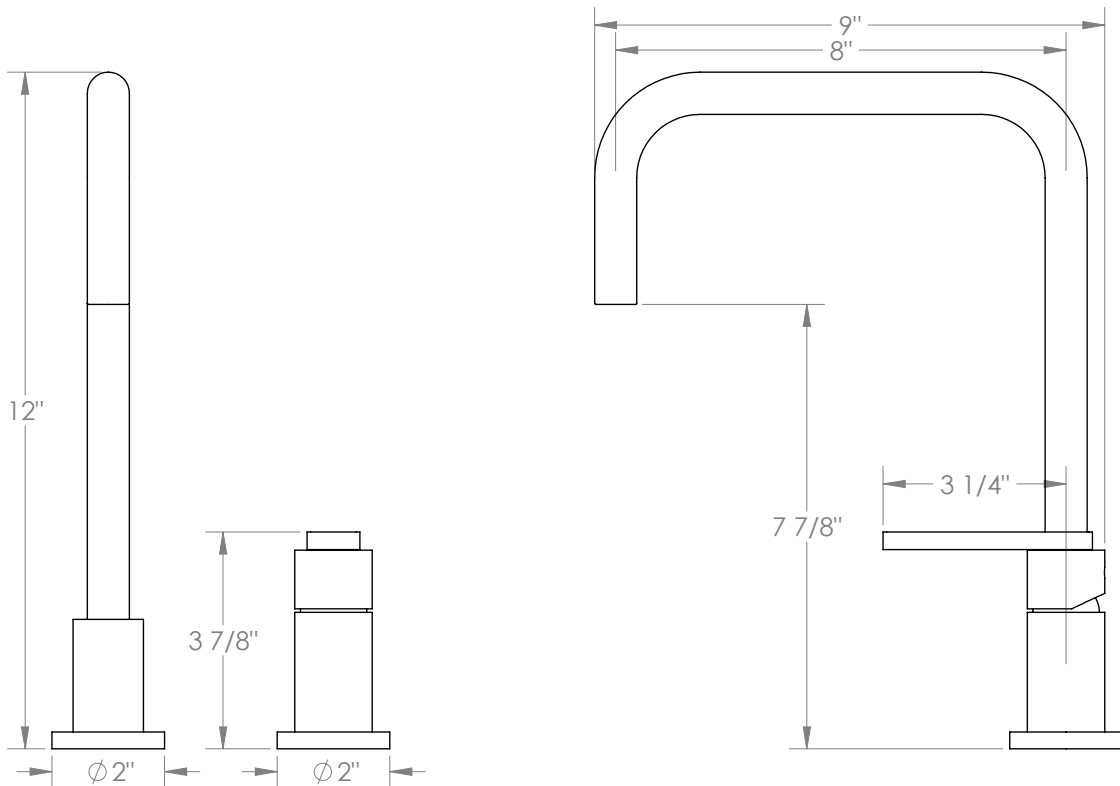

## Rainey 70-7.1.3-RNS4V Deck Mounted, Single Handle Faucet

- Fits Deck Up To 3" Thick
- Recommended Mounting Hole: 1-3/8"
- All Lead-Free Brass Construction
- Flow Rate: 1.75 GPM
- Ceramic Mixing Cartridge
- 360° Rotating Spout
- Professional Installation Required

Available in all finishes shown on the [Watermark Designs website](#)

Meets the applicable requirements of ASME A112.18.1-2005/CSA B125.1-05, entitled "Plumbing Supply Fittings".

Watermark Designs reserves the right to make revisions without notice to produce specifications. All product dimensions are nominal.