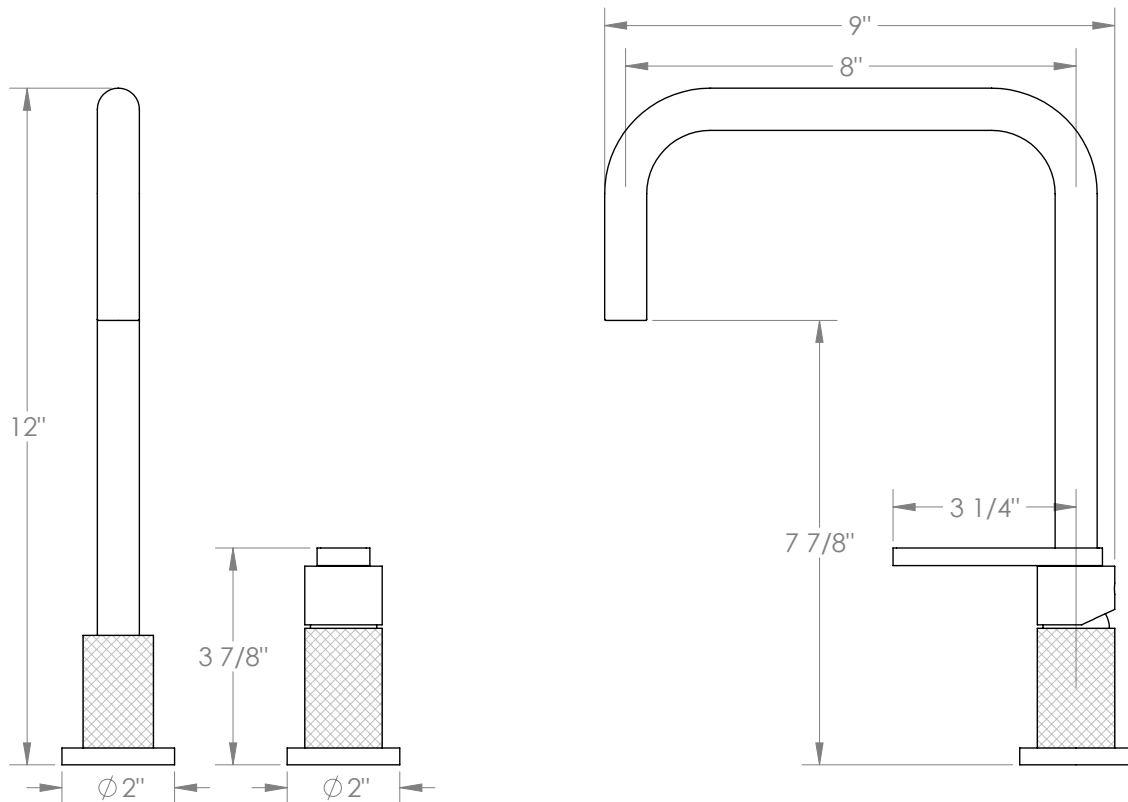

WATERMARK

BROOKLYN, NEW YORK

Rainey 70-7.1.3-RNK8V Deck Mounted, Single Handle Faucet

- Fits Deck Up To 3" Thick
- Recommended Mounting Hole: 1-3/8"
- All Lead-Free Brass Construction
- Flow Rate: 1.75 GPM
- Ceramic Mixing Cartridge
- 360° Rotating Spout
- Professional Installation Required

Available in all finishes shown on the [Watermark Designs website](#)

Meets the applicable requirements of ASME A112.18.1-2005/CSA B125.1-05, entitled "Plumbing Supply Fittings".

Watermark Designs reserves the right to make revisions without notice to produce specifications. All product dimensions are nominal.