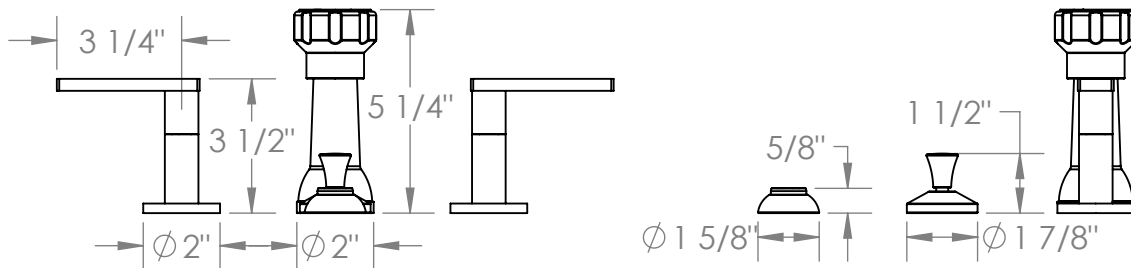

# 70-4-RNS4

Deck Mounted 4-Hole Bidet  
Includes MPU7 pop-up drain

Meets the applicable requirements of ASME A112.18.1-2005/CSA B125.1-05, entitled "Plumbing Supply Fittings"