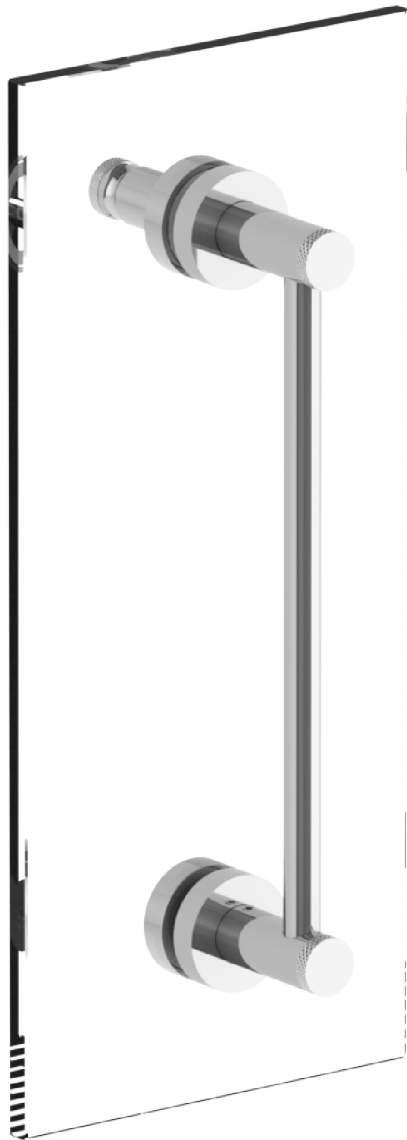

70-0.1_-SDP

Shower Door Pull with Knob/Glass Mounted Towel Bar with Hook
For use with 1/2" thick glass with 1/2" holes

Catalogue Number	Center to Center Distance (L)
70-0.1-SDP	6"
70-0.1-12SDP	12"
70-0.1-18SDP	18"
70-0.1A-SDP	24"

Meets the applicable requirements of ASME A112.18.1-2005/CSA B125.1-05, entitled "Plumbing Supply Fittings"

WATERMARK DESIGNS 4/20/2021

350 Dewitt Ave Brooklyn NY 11207 USA T 718 257 2800 F 718 257 2144 info@watermark-designs.com