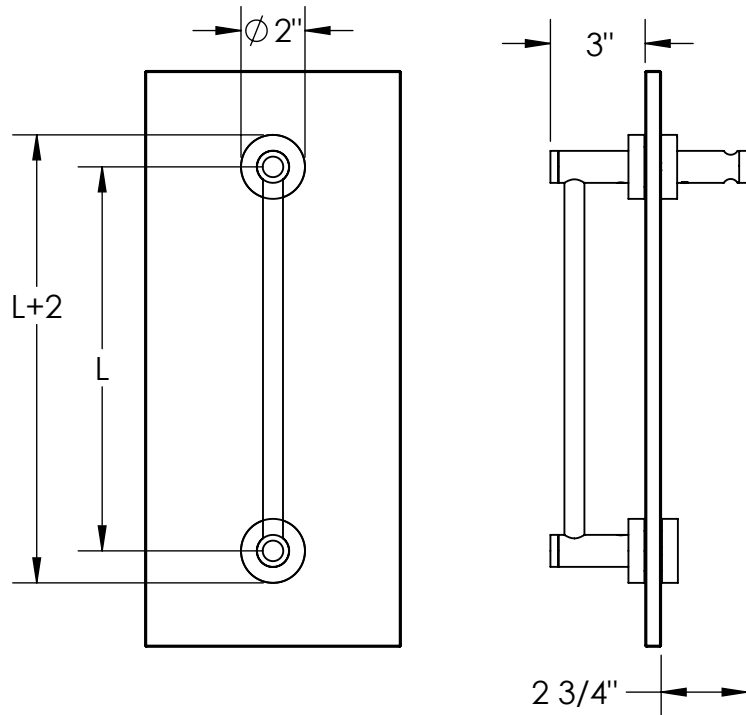

70-0.1_-SDP

Shower Door Pull with Knob/Glass Mounted Towel Bar with Hook
For use with 1/2" thick glass with 1/2" holes

Catalogue Number	Center to Center Distance (L)
70-0.1-SDP	6"
70-0.1-12SDP	12"
70-0.1-18SDP	18"
70-0.1A-SDP	24"

Meets the applicable requirements of ASME A112.18.1-2005/CSA B125.1-05, entitled "Plumbing Supply Fittings"

WATERMARK DESIGNS 4/20/2021

350 Dewitt Ave Brooklyn NY 11207 USA T 718 257 2800 F 718 257 2144 info@watermark-designs.com