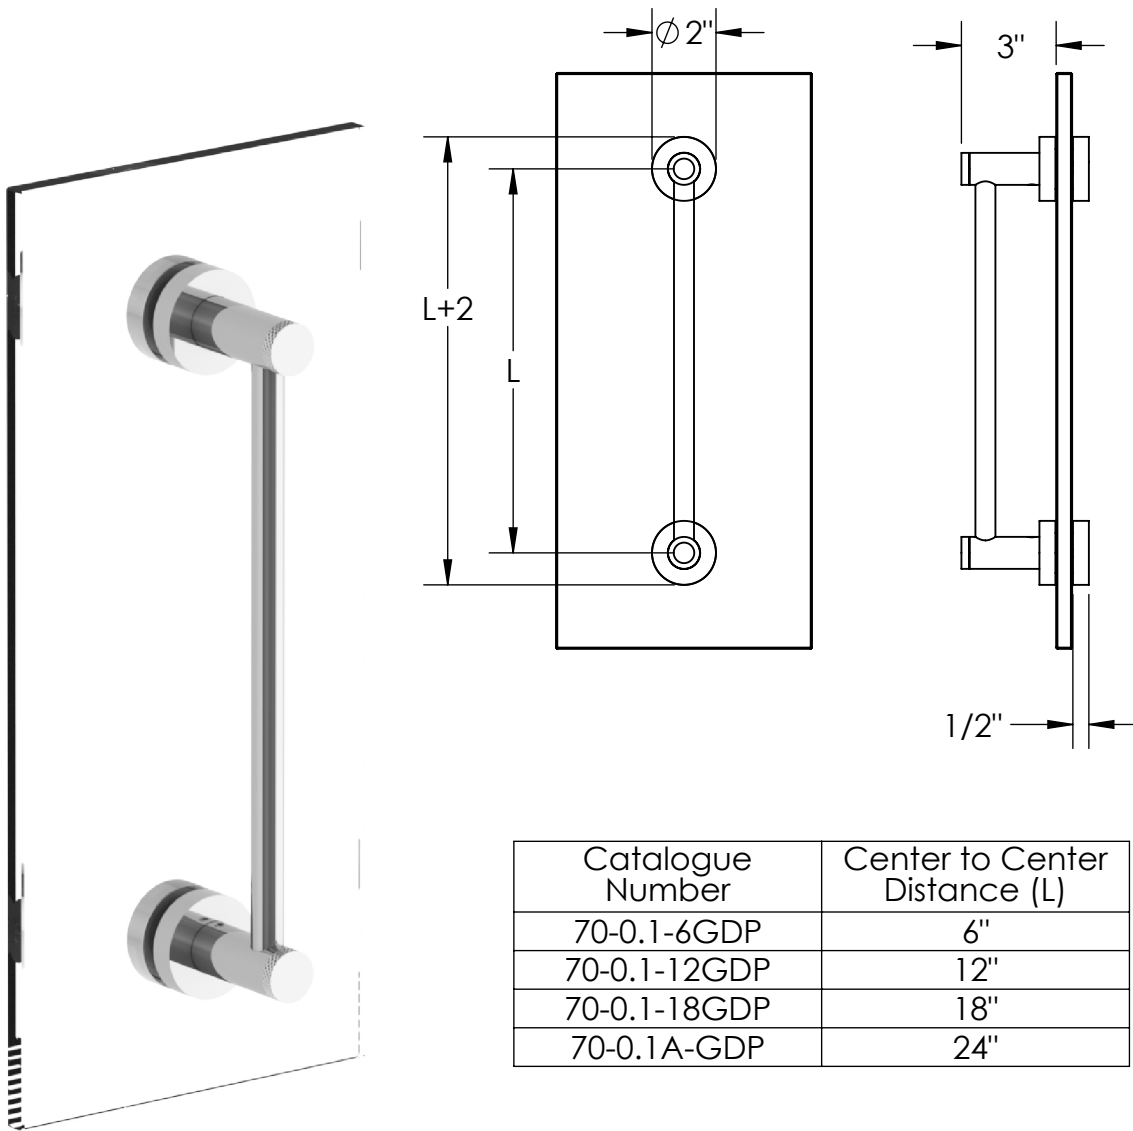

70-0.1_-GDP

Shower Door Pull/Glass Mounted Towel Bar

For use with 1/2" thick glass with 1/2" holes

Meets the applicable requirements of ASME A112.18.1-2005/CSA B125.1-05, entitled "Plumbing Supply Fittings"