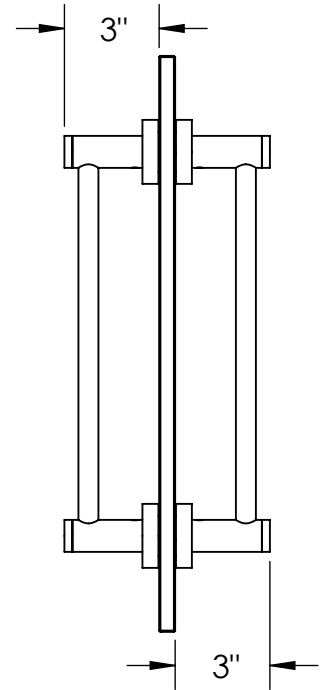

70-0.1_-DDP

Double Shower Door Pul/Glass Mounted Towel Bar

For use with 1/2" thick glass with 1/2" holes

Catalogue Number	Center to Center Distance (L)
70-0.1-DDP	6"
70-0.1-12DDP	12"
70-0.1-18DDP	18"
70-0.1A-DDP	24"

Meets the applicable requirements of ASME A112.18.1-2005/CSA B125.1-05, entitled "Plumbing Supply Fittings"

WATERMARK DESIGNS 4/20/2021

350 Dewitt Ave Brooklyn NY 11207 USA T 718 257 2800 F 718 257 2144 info@watermark-designs.com