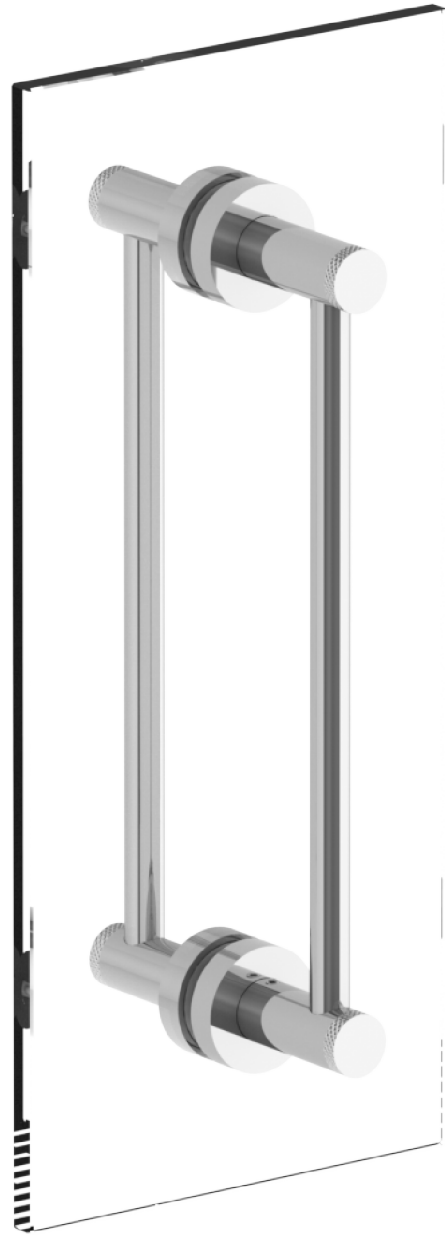

70-0.1_-DDP

Double Shower Door Pul/Glass Mounted Towel Bar

For use with 1/2" thick glass with 1/2" holes

Catalogue Number	Center to Center Distance (L)
70-0.1-DDP	6"
70-0.1-12DDP	12"
70-0.1-18DDP	18"
70-0.1A-DDP	24"

Meets the applicable requirements of ASME A112.18.1-2005/CSA B125.1-05, entitled "Plumbing Supply Fittings"

WATERMARK DESIGNS 4/20/2021

350 Dewitt Ave Brooklyn NY 11207 USA T 718 257 2800 F 718 257 2144 info@watermark-designs.com