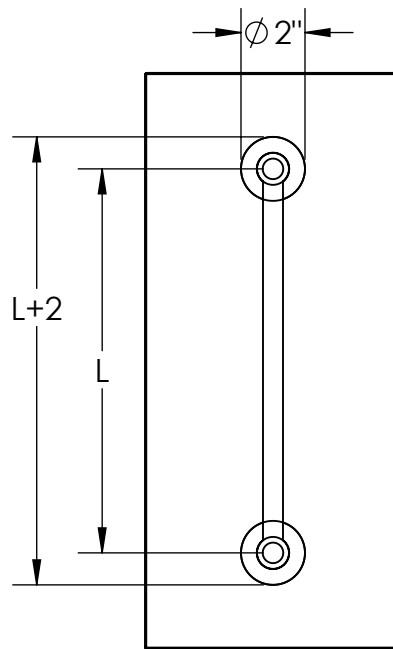

70-0.1_-DDP

Double Shower Door Pul/Glass Mounted Towel Bar

For use with 1/2" thick glass with 1/2" holes

Catalogue Number	Center to Center Distance (L)
70-0.1-DDP	6"
70-0.1-12DDP	12"
70-0.1-18DDP	18"
70-0.1A-DDP	24"

Meets the applicable requirements of ASME A112.18.1-2005/CSA B125.1-05, entitled "Plumbing Supply Fittings"

WATERMARK DESIGNS 4/20/2021

350 Dewitt Ave Brooklyn NY 11207 USA T 718 257 2800 F 718 257 2144 info@watermark-designs.com