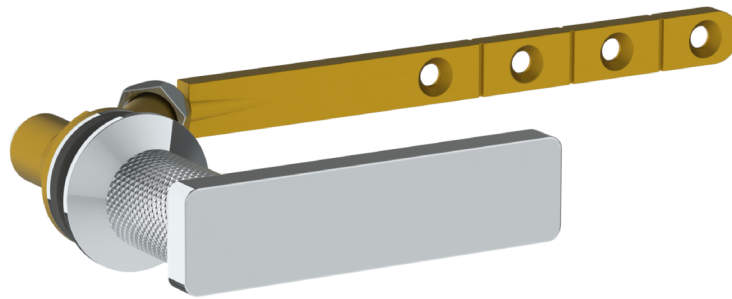

70-0.11-RNK8

Tank Lever - Front, Side, or Angle Mount.

Watermark cannot guarantee fit with any specific tank. Please check dimensions for compatibility.

Meets the applicable requirements of ASME A112.18.1-2005/CSA B125.1-05, entitled "Plumbing Supply Fittings"