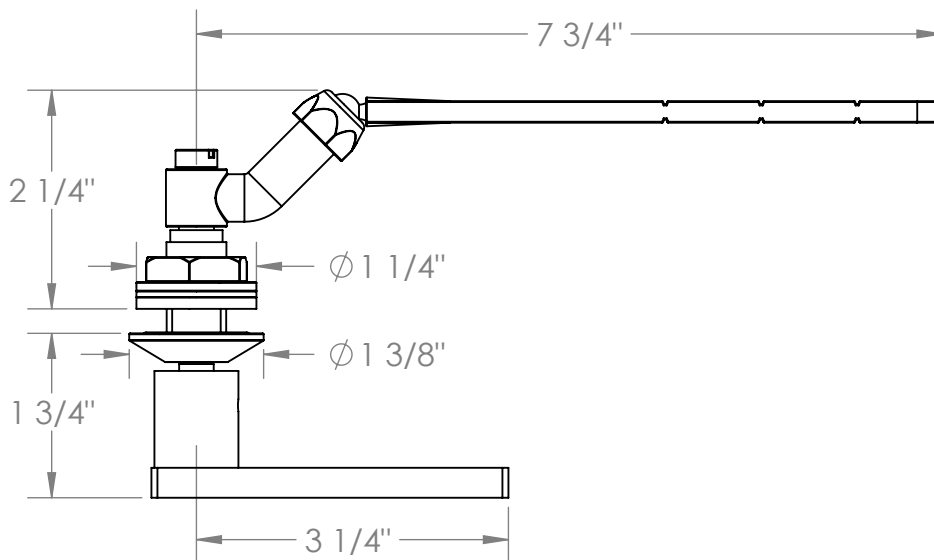

70-0.11-RNK8

Tank Lever - Front, Side, or Angle Mount.

Watermark cannot guarantee fit with any specific tank. Please check dimensions for compatibility.

Meets the applicable requirements of ASME A112.18.1-2005/CSA B125.1-05, entitled "Plumbing Supply Fittings"