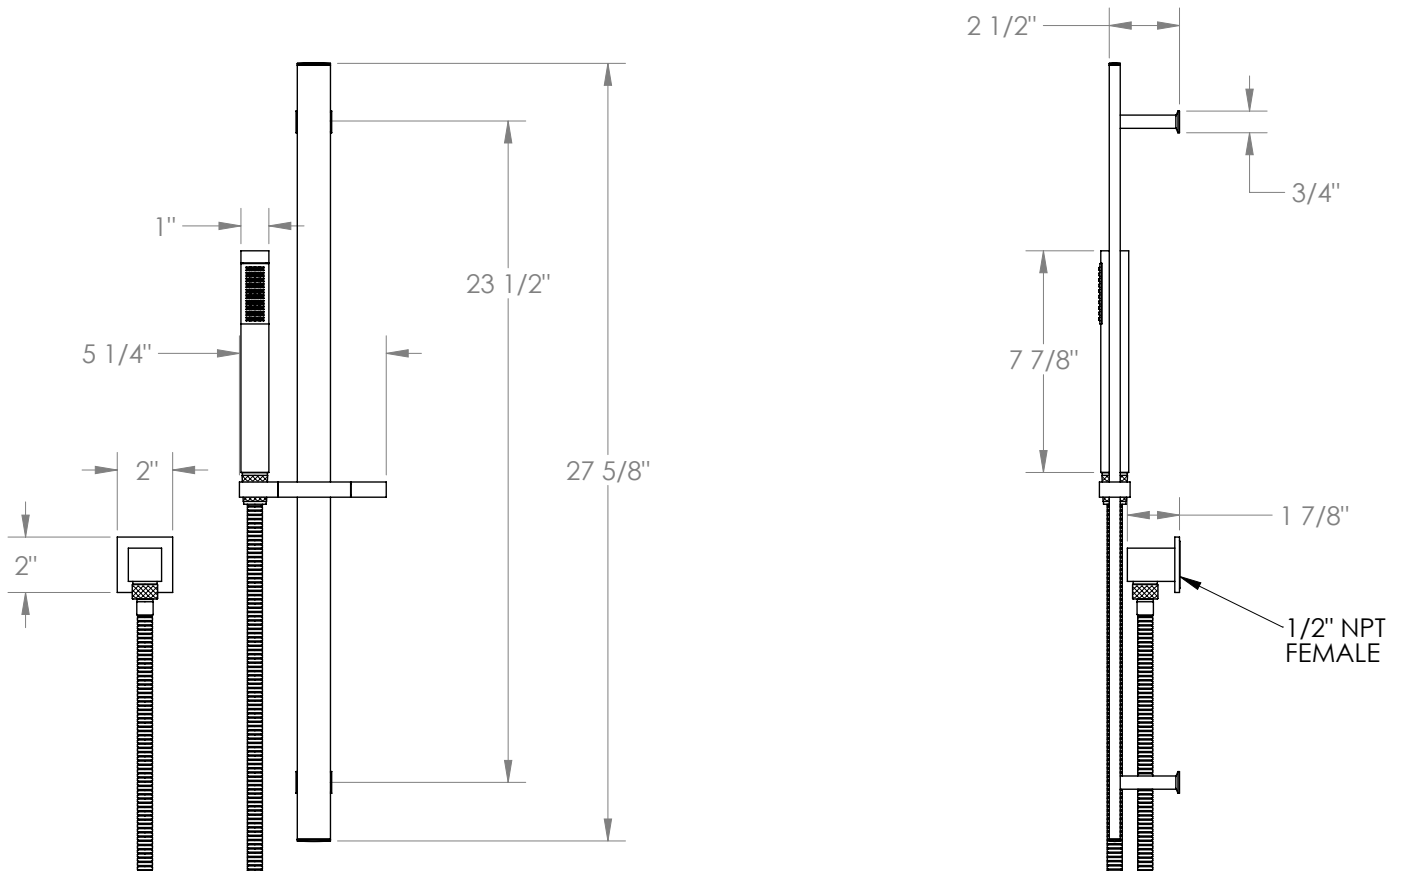

## Brut 64-HSPB1

Positioning Bar Shower Kit with Hand Shower

- Handshower Flow Rate: 1.75 GPM
- Slide bar features an adjustable shower holder that can be set along length of bar and can be set at angle up to 45°
- Hose Length: 69"
- Includes two backflow preventers- one in the hand shower and one in the wall elbow

Includes The Following Components:

- Shower Positioning Bar: PB-9524
- Hand Shower: SH-ED30
- Wall Elbow: ELB-SQ2
- Shower Hose: DS-4079

Available in all finishes shown on the [Watermark Designs website](https://www.watermark-designs.com)

Meets the applicable requirements of ASME A112.18.1-2005/CSA B125.1-05, entitled "Plumbing Supply Fittings".

Watermark Designs reserves the right to make revisions without notice to produce specifications. All product dimensions are nominal.