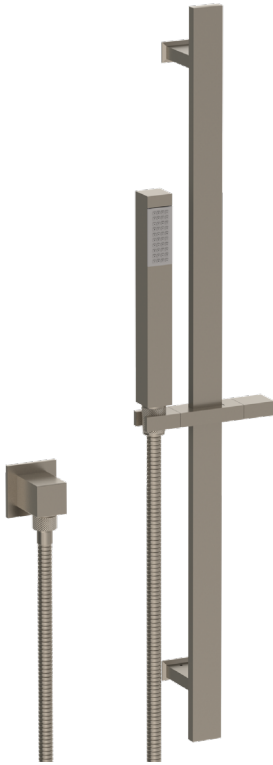

## Brut 64-HSPB1

Positioning Bar Shower Kit with Hand Shower

- Handshower Flow Rate: 1.75 GPM
- Slide bar features an adjustable shower holder that can be set along length of bar and can be set at angle up to 45°
- Hose Length: 69"
- Includes two backflow preventers- one in the hand shower and one in the wall elbow

Includes The Following Components:

- Shower Positioning Bar: PB-9524
- Hand Shower: SH-ED30
- Wall Elbow: ELB-SQ2
- Shower Hose: DS-4079

Available in all finishes shown on the [Watermark Designs website](https://www.watermark-designs.com)

Meets the applicable requirements of ASME A112.18.1-2005/CSA B125.1-05, entitled "Plumbing Supply Fittings".

Watermark Designs reserves the right to make revisions without notice to produce specifications. All product dimensions are nominal.