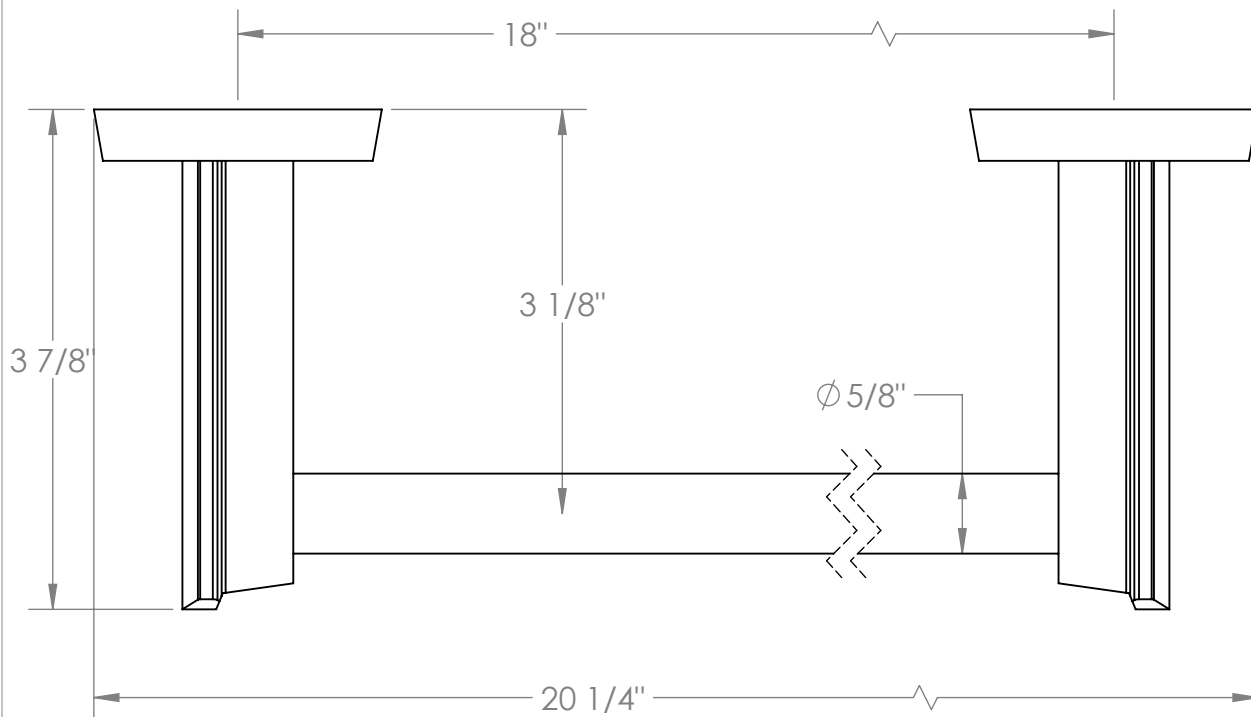

64-0.1

18" Towel Bar

Meets the applicable requirements of ASME A112.18.1-2005/CSA B125.1-05, entitled "Plumbing Supply Fittings"