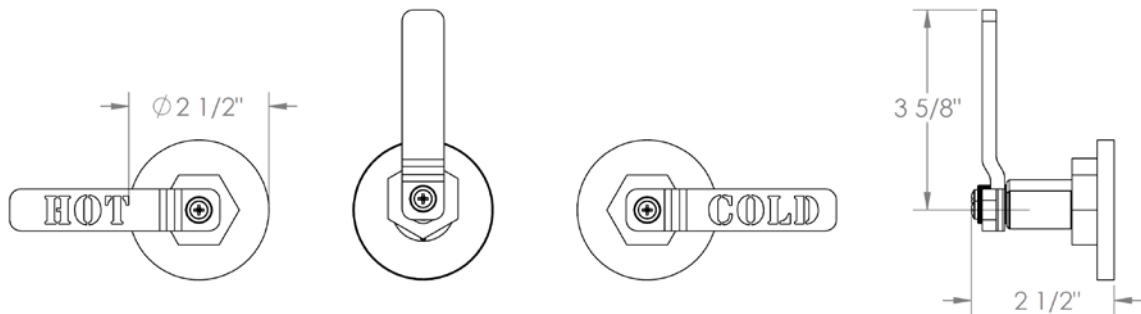

38-WTR3-EV4

Wall Mounted 3-Valve Shower Trim with Alignment Kit
For use with SS-503 concealed rough

WATERMARK DESIGNS 7/12/2018