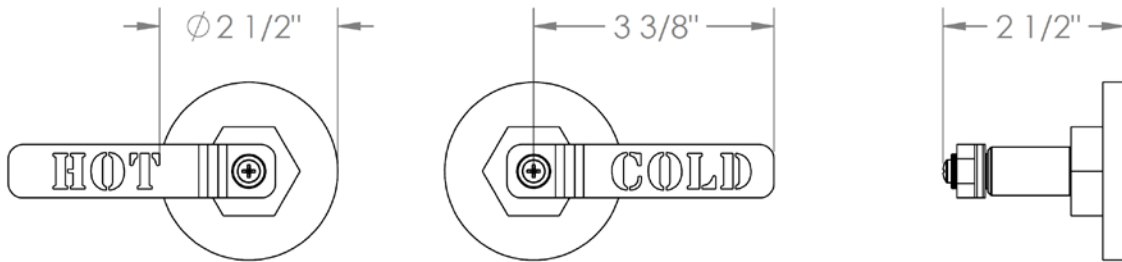

**38-WTR2-EV4**

Wall Mounted 2-Valve Shower Trim  
For use with SS-506 concealed rough

**WATERMARK** DESIGNS 7/12/2018