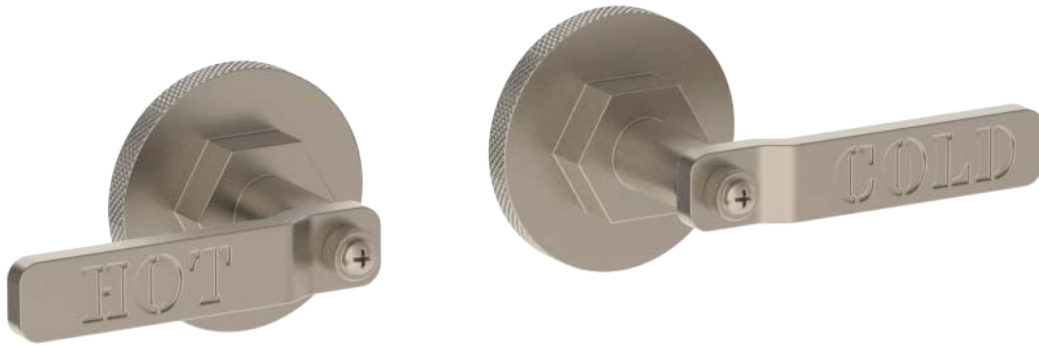

**38-WTR2-EV4**

Wall Mounted 2-Valve Shower Trim  
For use with SS-506 concealed rough

**WATERMARK** DESIGNS 7/12/2018