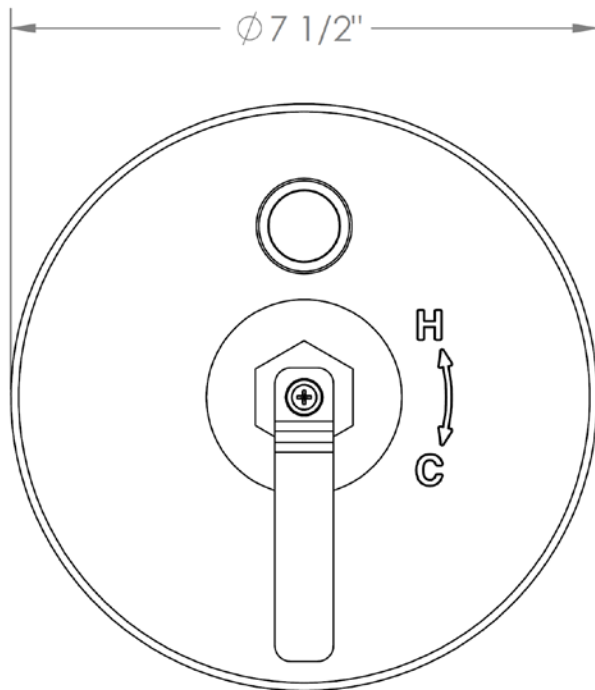

38-P90-EV4

Trim Kit for Pressure Balance Valve with Diverter
For use with SS-PB85 concealed rough

WATERMARK DESIGNS 6/29/2018