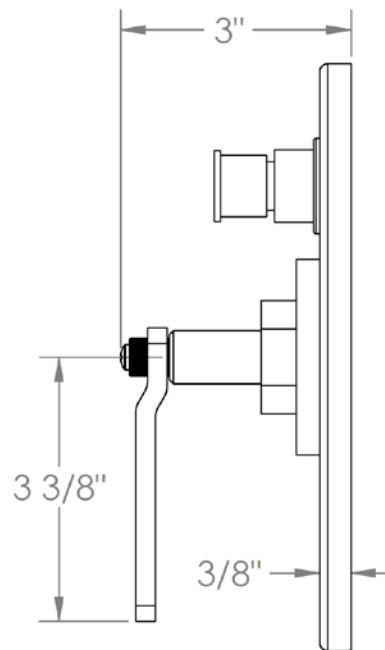

38-P90-EV4

Trim Kit for Pressure Balance Valve with Diverter
For use with SS-PB85 concealed rough

WATERMARK DESIGNS 6/29/2018