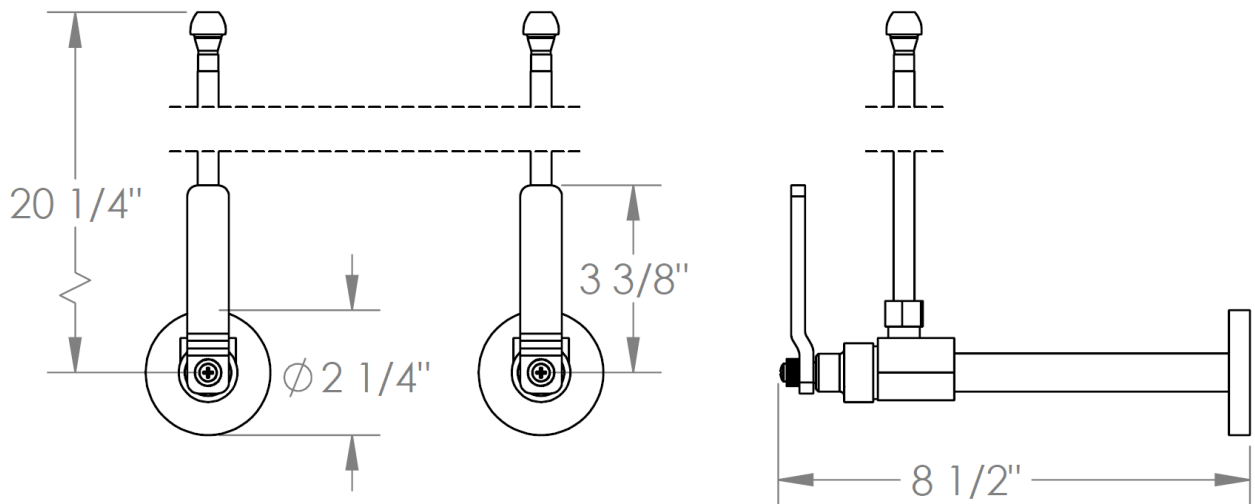

38-MAS3-EV4

Lavatory Angle Stop Kit

1/2" Sweat x 3/8" OD Compression

WATERMARK DESIGNS 1/30/2019

350 Dewitt Ave Brooklyn NY 11207 USA T 718 257 2800 F 718 257 2144 info@watermark-designs.com