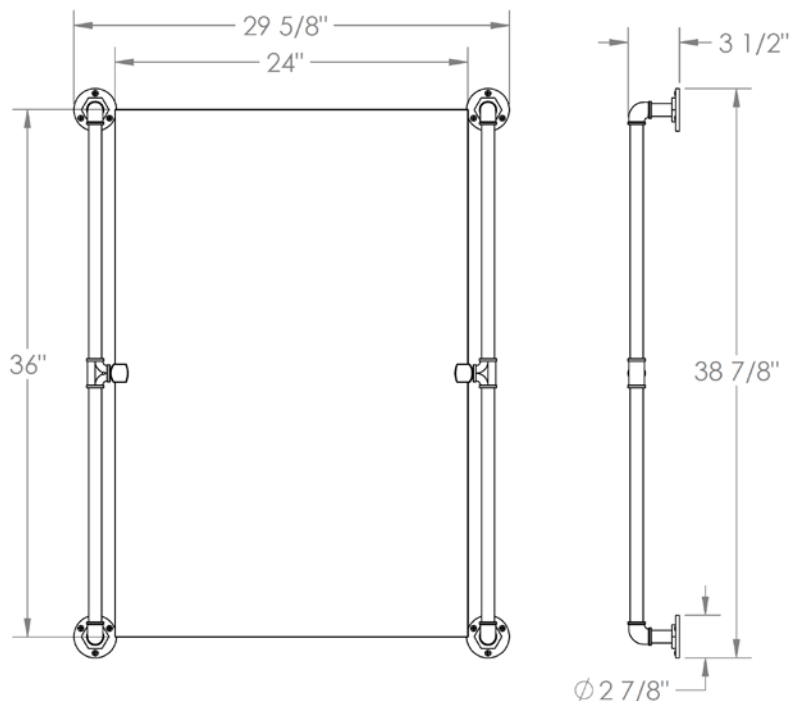

**38-0.9A**

**Wall Mounted Rectangular Pivot Mirror**

**WATERMARK DESIGNS 7/9/2018**

350 Dewitt Ave Brooklyn NY 11207 USA T 718 257 2800 F 718 257 2144 info@watermark-designs.com