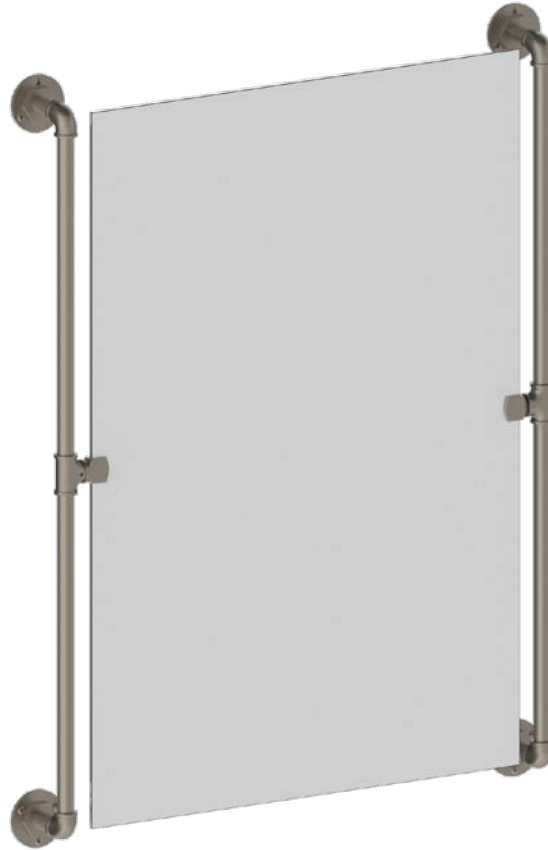

**38-0.9A**

**Wall Mounted Rectangular Pivot Mirror**

**WATERMARK DESIGNS 7/9/2018**

350 Dewitt Ave Brooklyn NY 11207 USA T 718 257 2800 F 718 257 2144 info@watermark-designs.com