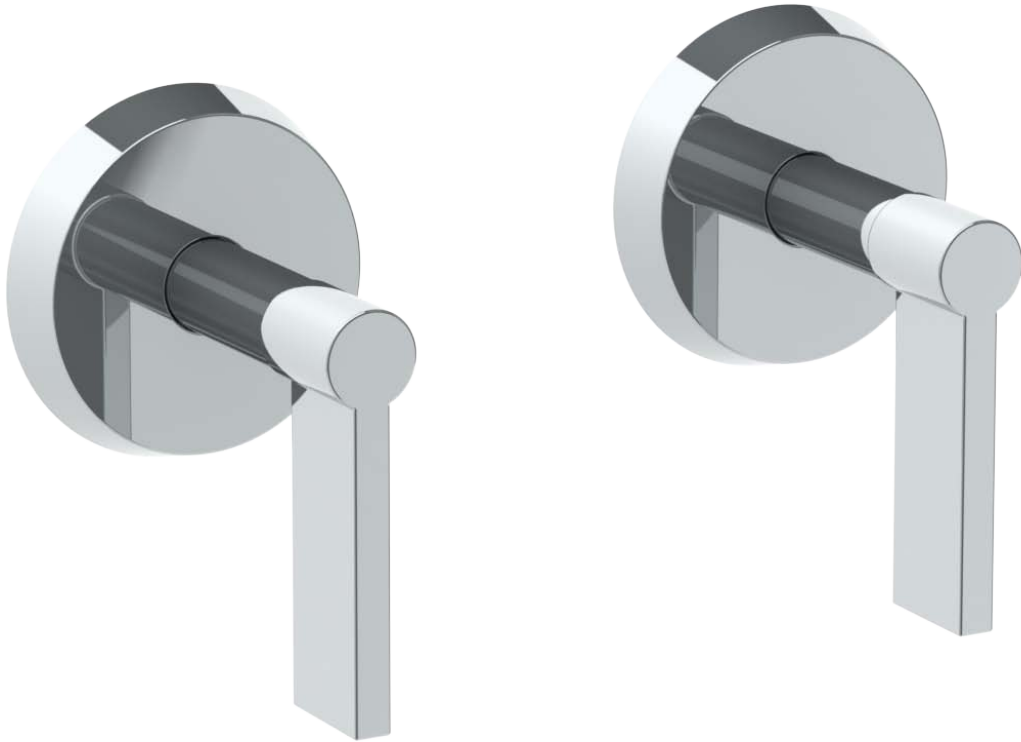

37-WTR2-BL2

Wall Mounted 2-Valve Shower Trim
For Use With SS-506 Valve
Includes Alignment Kit

WATERMARK DESIGNS 2/16/2018