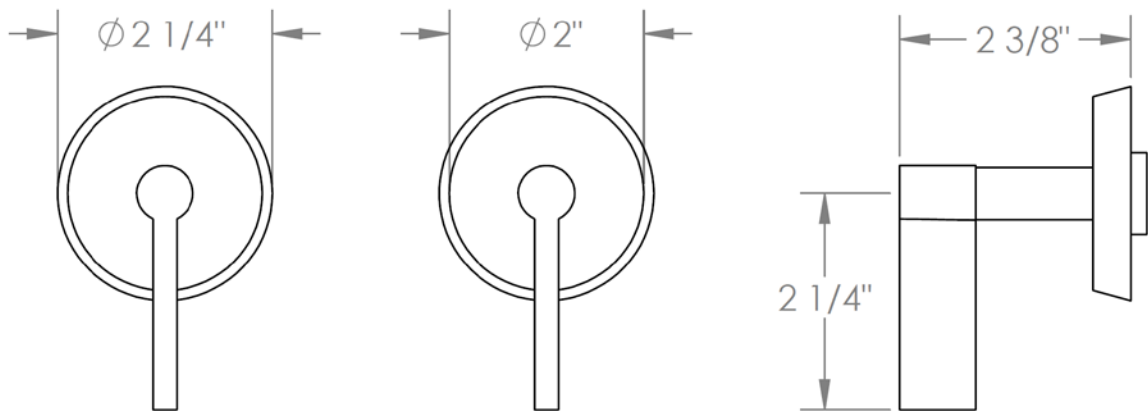

37-WTR2-BL2

Wall Mounted 2-Valve Shower Trim
For Use With SS-506 Valve
Includes Alignment Kit

WATERMARK DESIGNS 2/16/2018