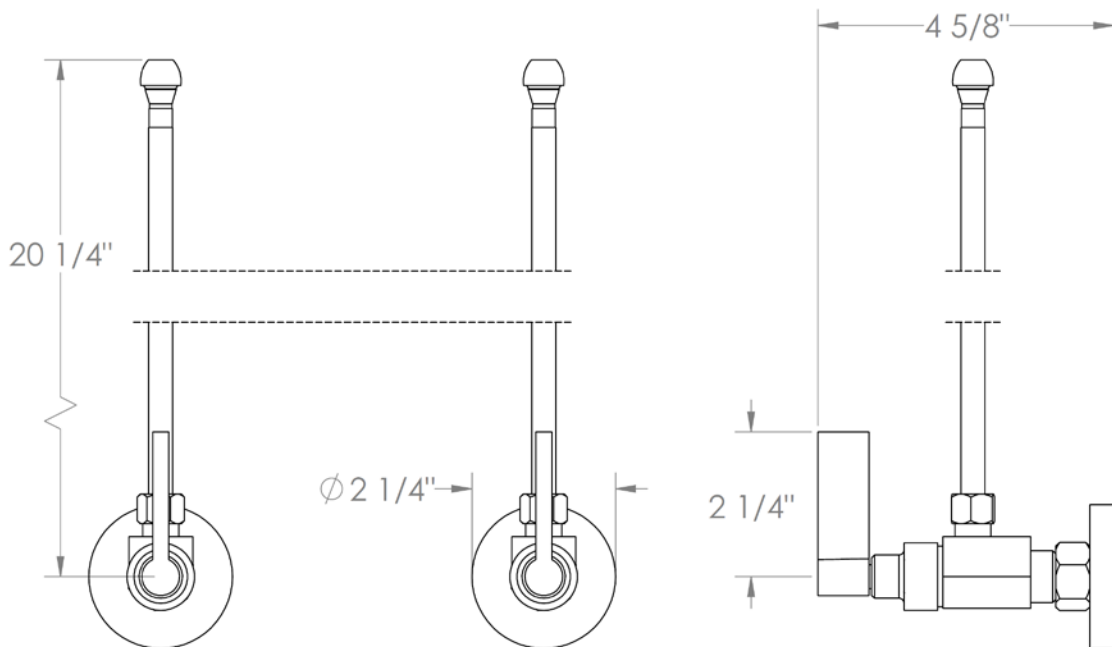

**37-MAS1-BL2**

Lavatory Angle Stop Kit

1/2" Compression x 3/8" OD Compression

**WATERMARK** DESIGNS 6/13/2018