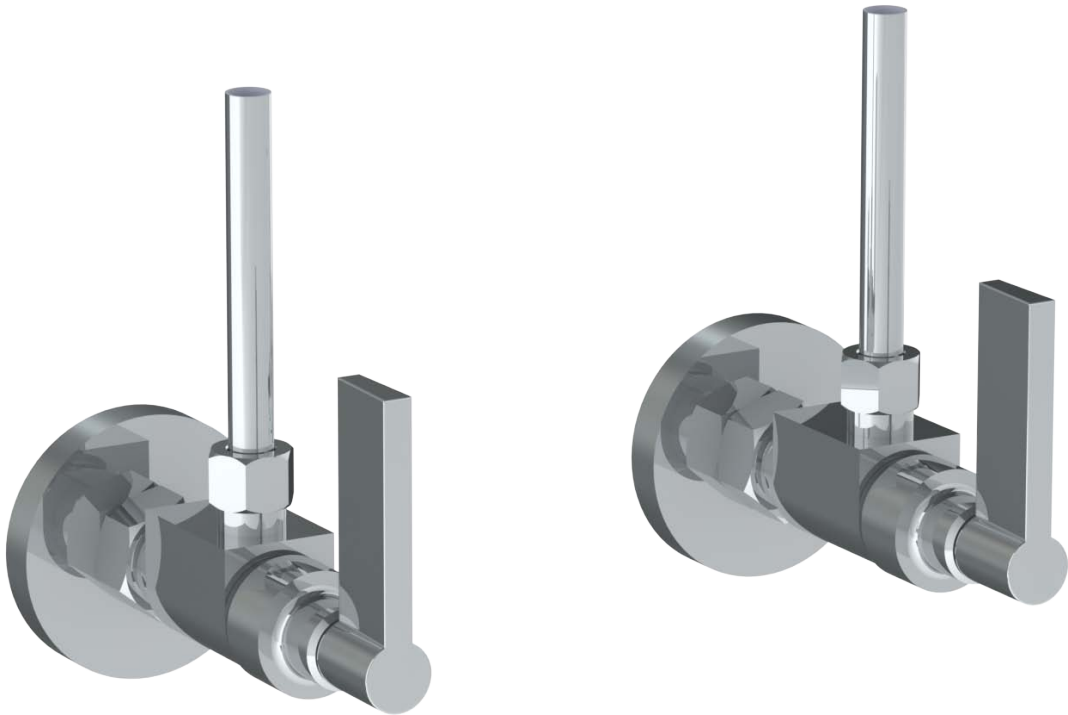

**37-MAS1-BL2**

Lavatory Angle Stop Kit

1/2" Compression x 3/8" OD Compression

**WATERMARK** DESIGNS 6/13/2018