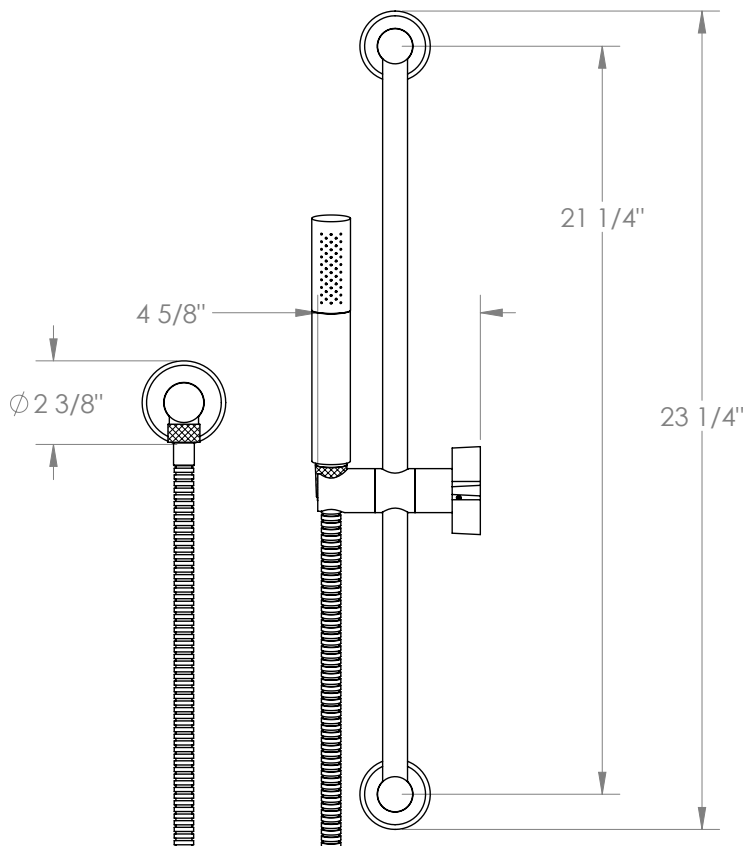

# WATERMARK

BROOKLYN, NEW YORK

Blue

37-HSPB1-BL3

Positioning Bar Shower Kit with Hand Shower

- Handshower Flow Rate: 1.75 GPM
- Slide bar features an adjustable shower holder that can be set along length of bar and can be set at angle up to 45°
- Hose Length: 69"
- Includes two backflow preventers- one in the hand shower and one in the wall elbow

Includes The Following Components:

- Shower Positioning Bar: 37-6524
- Hand Shower: SH-TIT30
- Wall Elbow: ELB-BL2
- Shower Hose: DS-4079

Available in all finishes shown on the [Watermark Designs website](https://www.watermark-designs.com)

Meets the applicable requirements of ASME A112.18.1-2005/CSA B125.1-05, entitled "Plumbing Supply Fittings".

Watermark Designs reserves the right to make revisions without notice to produce specifications. All product dimensions are nominal.