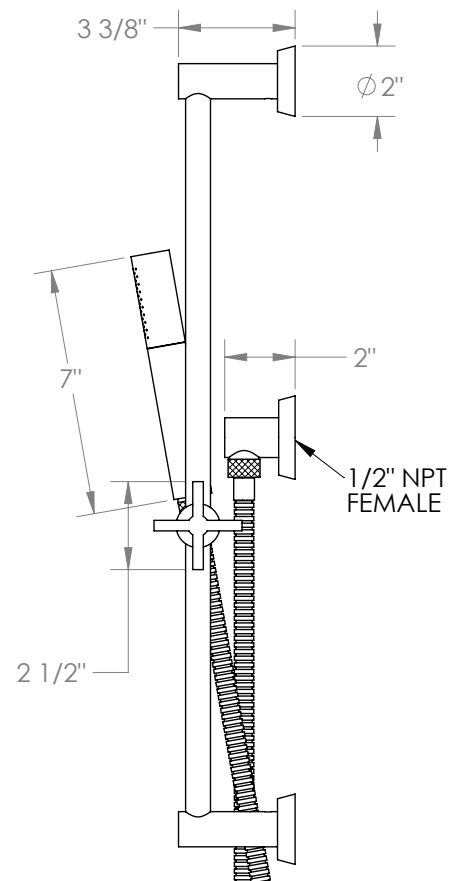

# WATERMARK

BROOKLYN, NEW YORK

Blue

37-HSPB1-BL3

Positioning Bar Shower Kit with Hand Shower

- Handshower Flow Rate: 1.75 GPM
- Slide bar features an adjustable shower holder that can be set along length of bar and can be set at angle up to 45°
- Hose Length: 69"
- Includes two backflow preventers- one in the hand shower and one in the wall elbow

Includes The Following Components:

- Shower Positioning Bar: 37-6524
- Hand Shower: SH-TIT30
- Wall Elbow: ELB-BL2
- Shower Hose: DS-4079

Available in all finishes shown on the [Watermark Designs website](https://www.watermark-designs.com)

Meets the applicable requirements of ASME A112.18.1-2005/CSA B125.1-05, entitled "Plumbing Supply Fittings".

Watermark Designs reserves the right to make revisions without notice to produce specifications. All product dimensions are nominal.