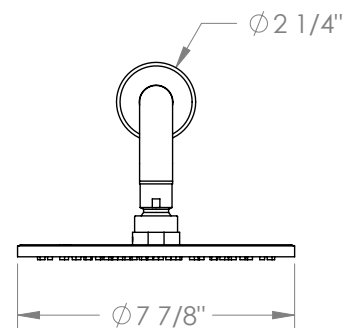

# WATERMARK

BROOKLYN, NEW YORK

*Blue*  
**37-HAF.1**

Wall Mounted Showerhead

- Flow Rate: 1.75 GPM at 80 psi
- Self-Cleaning Silicone Jets
- Includes: SS-BL703AF and SH-TIT50.
- Professional Installation Required.

Available in all finishes shown on the [Watermark Designs website](#)

1/2"-14 NPT MALE

Meets the applicable requirements of ASME A112.18.1-2005/CSA B125.1-05, entitled "Plumbing Supply Fittings".

Watermark Designs reserves the right to make revisions without notice to product specifications. All product dimensions are nominal.