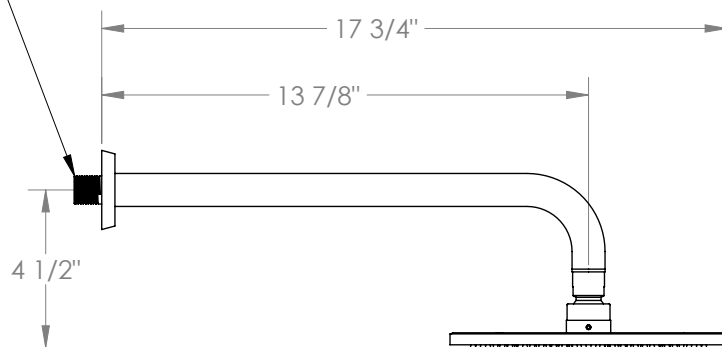

# WATERMARK

BROOKLYN, NEW YORK

*Blue*  
**37-HAF.1**

Wall Mounted Showerhead

- Flow Rate: 1.75 GPM at 80 psi
- Self-Cleaning Silicone Jets
- Includes: SS-BL703AF and SH-TIT50.
- Professional Installation Required.

Available in all finishes shown on the [Watermark Designs website](#)

1/2"-14 NPT MALE

Meets the applicable requirements of ASME A112.18.1-2005/CSA B125.1-05, entitled "Plumbing Supply Fittings".

Watermark Designs reserves the right to make revisions without notice to product specifications. All product dimensions are nominal.