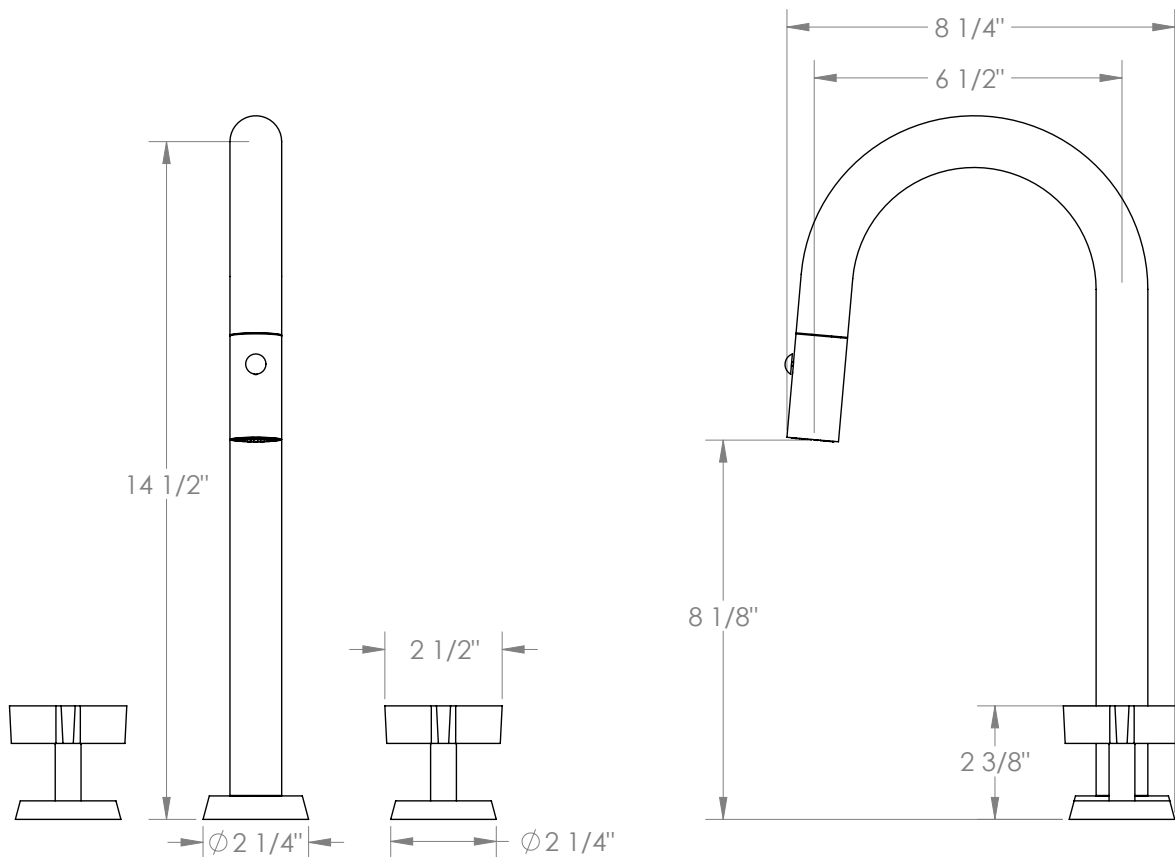

WATERMARK

BROOKLYN, NEW YORK

Blue

37-9PG4-BL3

Deck Mounted, Two Handle, Gooseneck Kitchen
Prep Faucet with Pull Down Spray

- Pullout Hose Length: 14-16" (Final Length May Vary Depending on Spout Type)
- Fits Deck Up To 2-1/2" Thick
- Recommended Mounting Hole: 1-3/8"
- All Lead-Free Brass Construction
- Flow Rate: 1.75 GPM
- 1/4 Turn Ceramic Cartridge
- 2 Flow Patterns, Aerated and Spray, Controlled By One Button
- 360° Rotating Spout with Magnetic Docking for Spray
- Professional Installation Required

Available in all finishes shown on the [Watermark Designs website](https://www.watermarkdesigns.com)

Meets the applicable requirements of ASME A112.18.1-2005/CSA B125.1-05, entitled "Plumbing Supply Fittings".

Watermark Designs reserves the right to make revisions without notice to produce specifications. All product dimensions are nominal.

09/2023

350 Dewitt Ave. Brooklyn, NY 11207 USA | T: 1 718 257 2800 | F: 1 718 257 2144 | customerservice@watermark-designs.com