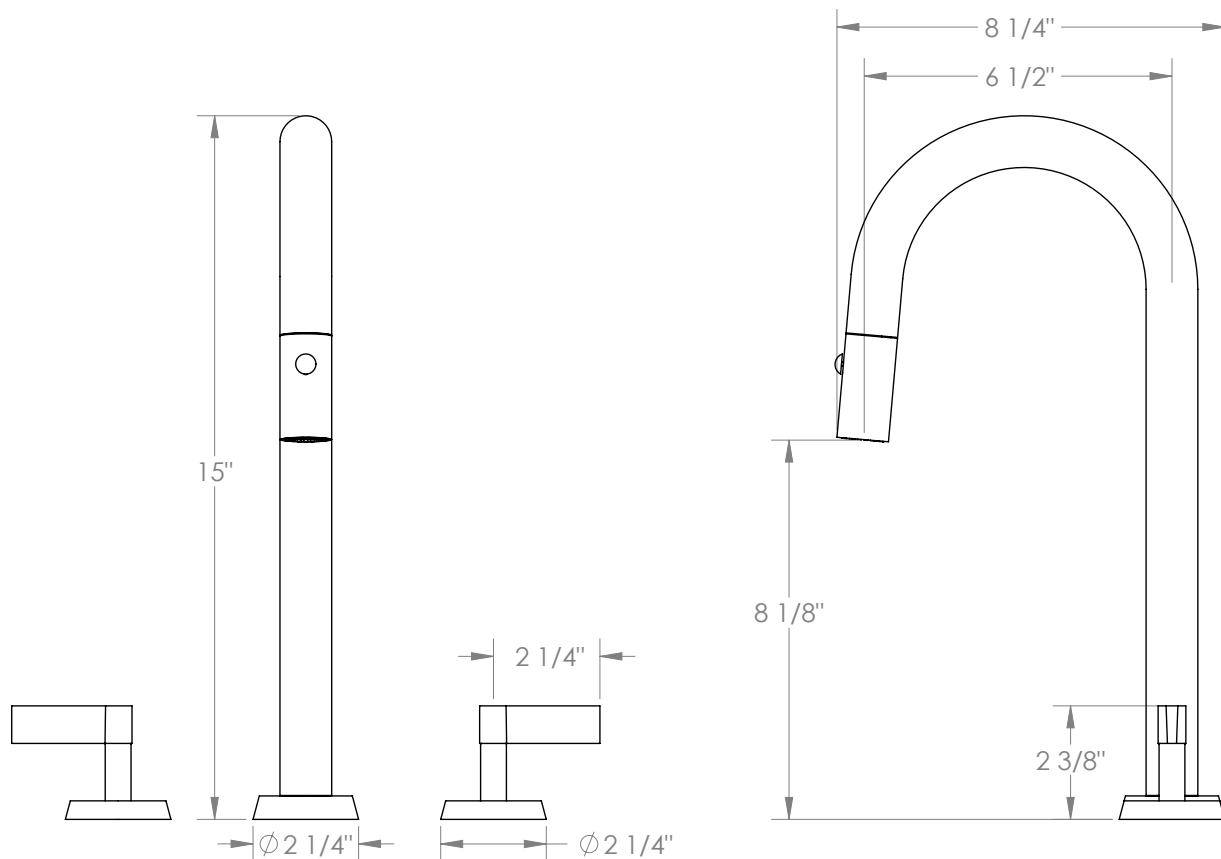

WATERMARK

BROOKLYN, NEW YORK

Blue

37-9PG4-BL2

Deck Mounted, Two Handle, Gooseneck Kitchen
Prep Faucet with Pull Down Spray

- Pullout Hose Length: 14-16" (Final Length May Vary Depending on Spout Type)
- Fits Deck Up To 2-1/2" Thick
- Recommended Mounting Hole: 1-3/8"
- All Lead-Free Brass Construction
- Flow Rate: 1.75 GPM
- 1/4 Turn Ceramic Cartridge
- 2 Flow Patterns, Aerated and Spray, Controlled By One Button
- 360° Rotating Spout with Magnetic Docking for Spray
- Professional Installation Required

Available in all finishes shown on the [Watermark Designs website](https://www.watermark-designs.com)

Meets the applicable requirements of ASME A112.18.1-2005/CSA B125.1-05, entitled "Plumbing Supply Fittings".

Watermark Designs reserves the right to make revisions without notice to produce specifications. All product dimensions are nominal.

09/2023

350 Dewitt Ave. Brooklyn, NY 11207 USA | T: 1 718 257 2800 | F: 1 718 257 2144 | customerservice@watermark-designs.com