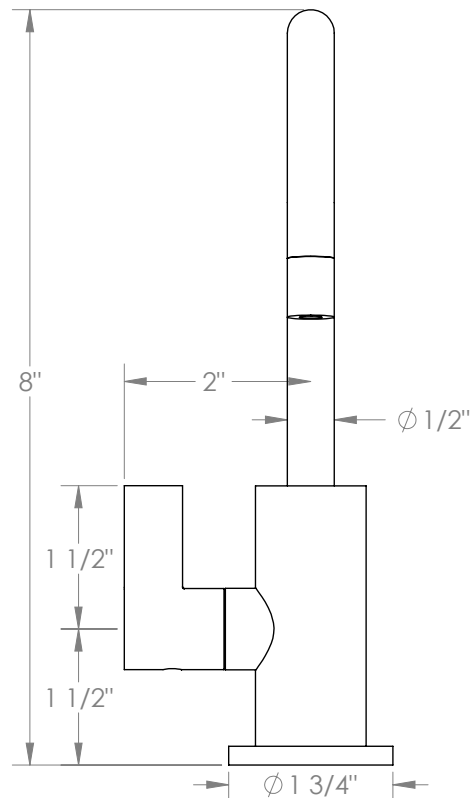

WATERMARK

BROOKLYN, NEW YORK

Blue
37-9.6GH

Hot Water Gooseneck Dispenser

- Fits Deck Up To 2-1/4" Thick
- Recommended Mounting Hole: 1-1/8"
- All Lead-Free Brass Construction
- Maximum Flow Rate: 0.5 GPM
- 1/4 Turn Ceramic Cartridge
- Handle Is NOT Spring Loaded
- 360° Rotating Spout
- Professional Installation Required

Available in all finishes shown on the [Watermark Designs website](https://www.watermark-designs.com)

Meets the applicable requirements of ASME A112.18.1-2005/CSA B125.1-05, entitled "Plumbing Supply Fittings".

Watermark Designs reserves the right to make revisions without notice to produce specifications. All product dimensions are nominal.

09/2023

350 Dewitt Ave. Brooklyn, NY 11207 USA | T: 1 718 257 2800 | F: 1 718 257 2144 | customerservice@watermark-designs.com