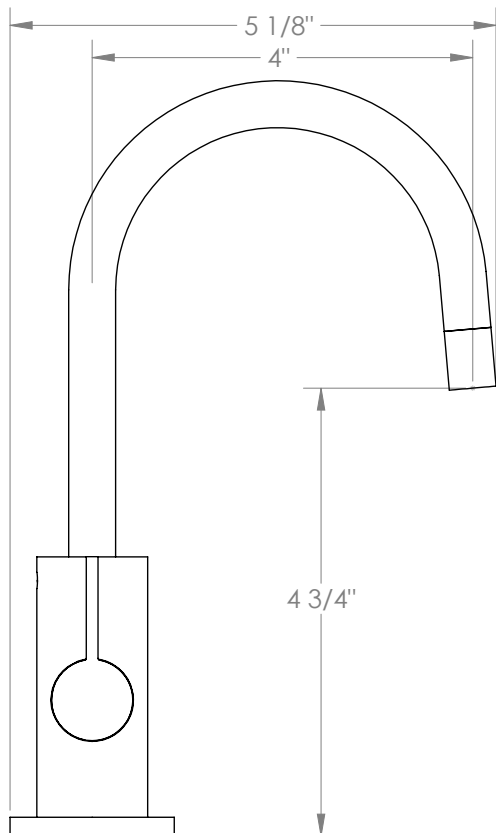

WATERMARK

BROOKLYN, NEW YORK

Blue
37-9.6GH

Hot Water Gooseneck Dispenser

- Fits Deck Up To 2-1/4" Thick
- Recommended Mounting Hole: 1-1/8"
- All Lead-Free Brass Construction
- Maximum Flow Rate: 0.5 GPM
- 1/4 Turn Ceramic Cartridge
- Handle Is NOT Spring Loaded
- 360° Rotating Spout
- Professional Installation Required

Available in all finishes shown on the [Watermark Designs website](https://www.watermark-designs.com)

Meets the applicable requirements of ASME A112.18.1-2005/CSA B125.1-05, entitled "Plumbing Supply Fittings".

Watermark Designs reserves the right to make revisions without notice to produce specifications. All product dimensions are nominal.

09/2023

350 Dewitt Ave. Brooklyn, NY 11207 USA | T: 1 718 257 2800 | F: 1 718 257 2144 | customerservice@watermark-designs.com