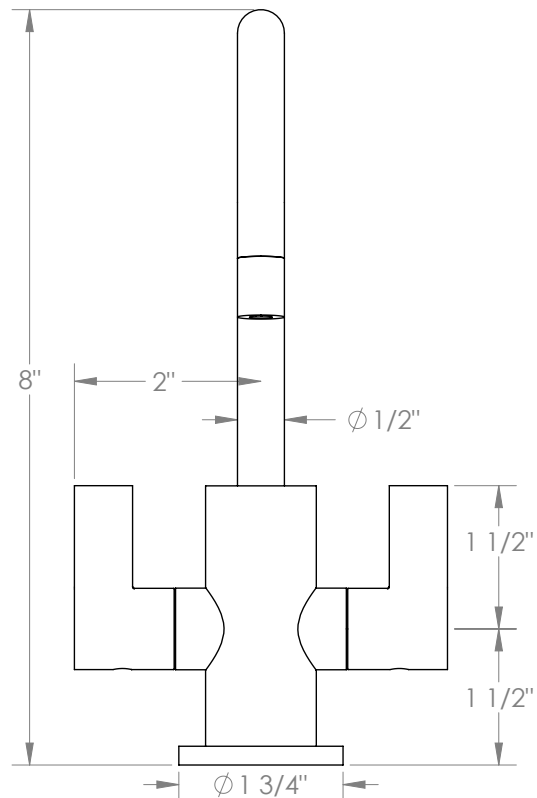

WATERMARK

BROOKLYN, NEW YORK

Blue
37-9.5GHC

Deck Mounted Hot & Filtered Water Gooseneck
Dispenser

- Fits Deck Up To 2-1/4" Thick
- Recommended Mounting Hole: 1-1/8"
- All Lead-Free Brass Construction
- Maximum Flow Rate: 0.5 GPM
- 1/4 Turn Ceramic Cartridge
- Handle Is NOT Spring Loaded
- 360° Rotating Spout
- Professional Installation Required

Available in all finishes shown on the [Watermark Designs website](https://www.watermark-designs.com)

Meets the applicable requirements of ASME A112.18.1-2005/CSA B125.1-05, entitled "Plumbing Supply Fittings".

Watermark Designs reserves the right to make revisions without notice to produce specifications. All product dimensions are nominal.

09/2023

350 Dewitt Ave. Brooklyn, NY 11207 USA | T: 1 718 257 2800 | F: 1 718 257 2144 | customerservice@watermark-designs.com