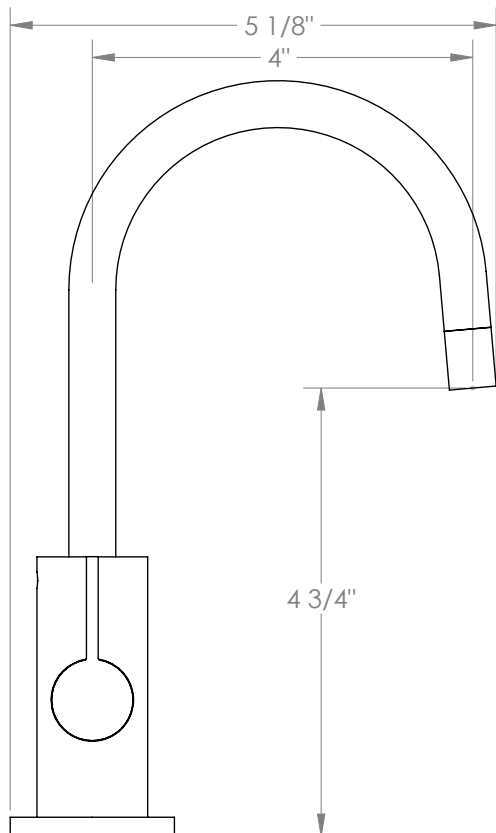

WATERMARK

BROOKLYN, NEW YORK

Blue
37-9.5GHC

Deck Mounted Hot & Filtered Water Gooseneck
Dispenser

- Fits Deck Up To 2-1/4" Thick
- Recommended Mounting Hole: 1-1/8"
- All Lead-Free Brass Construction
- Maximum Flow Rate: 0.5 GPM
- 1/4 Turn Ceramic Cartridge
- Handle Is NOT Spring Loaded
- 360° Rotating Spout
- Professional Installation Required

Available in all finishes shown on the [Watermark Designs website](https://www.watermark-designs.com)

Meets the applicable requirements of ASME A112.18.1-2005/CSA B125.1-05, entitled "Plumbing Supply Fittings".

Watermark Designs reserves the right to make revisions without notice to produce specifications. All product dimensions are nominal.

09/2023

350 Dewitt Ave. Brooklyn, NY 11207 USA | T: 1 718 257 2800 | F: 1 718 257 2144 | customerservice@watermark-designs.com