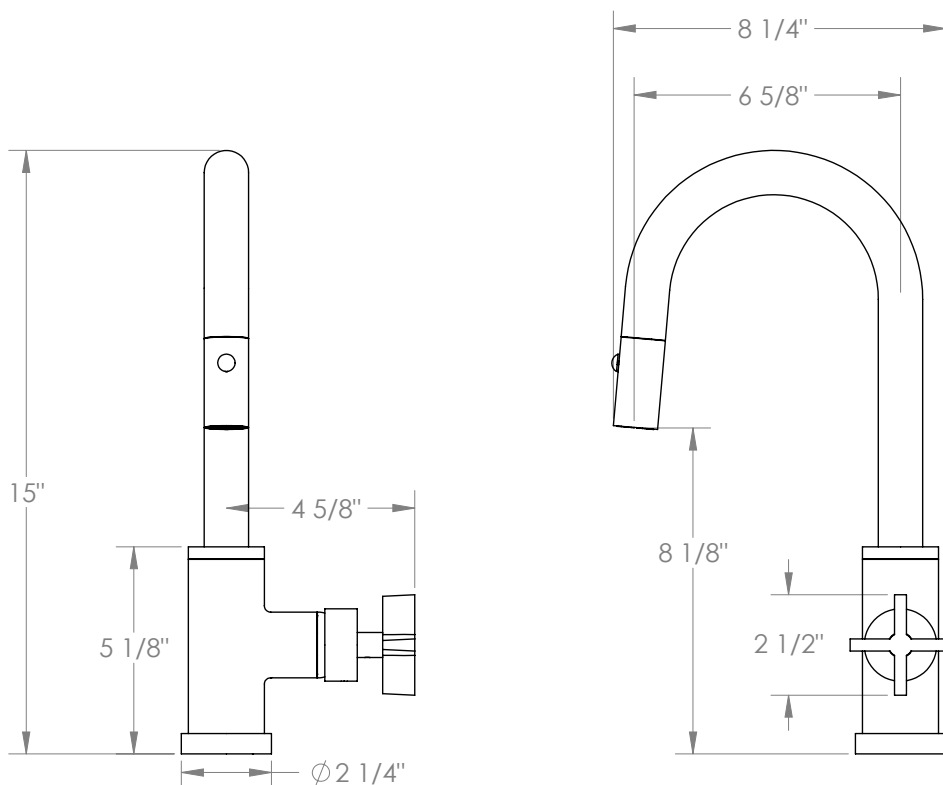

# WATERMARK

BROOKLYN, NEW YORK

*Blue*

**37-9.3PG2-BL3**

Deck Mounted, Gooseneck, Monoblock Kitchen  
Prep Faucet with Pull Down Spray

- Pullout Hose Length: 14-16" (Final Length May Vary Depending on Spout Type)
- Fits Deck Up To 1-1/2" Thick
- Recommended Mounting Hole: 1-3/8"
- All Lead-Free Brass Construction
- Flow Rate: 1.75 GPM
- Ceramic Mixing Cartridge
- 2 Flow Patterns, Aerated and Spray, Controlled By One Button
- 360° Rotating Spout with Magnetic Docking for Spray
- Professional Installation Required

Available in all finishes shown on the [Watermark Designs website](https://www.watermark-designs.com)

Meets the applicable requirements of ASME A112.18.1-2005/CSA B125.1-05, entitled "Plumbing Supply Fittings".

Watermark Designs reserves the right to make revisions without notice to produce specifications. All product dimensions are nominal.

09/2023

350 Dewitt Ave. Brooklyn, NY 11207 USA | T: 1 718 257 2800 | F: 1 718 257 2144 | [customerservice@watermark-designs.com](mailto:customerservice@watermark-designs.com)