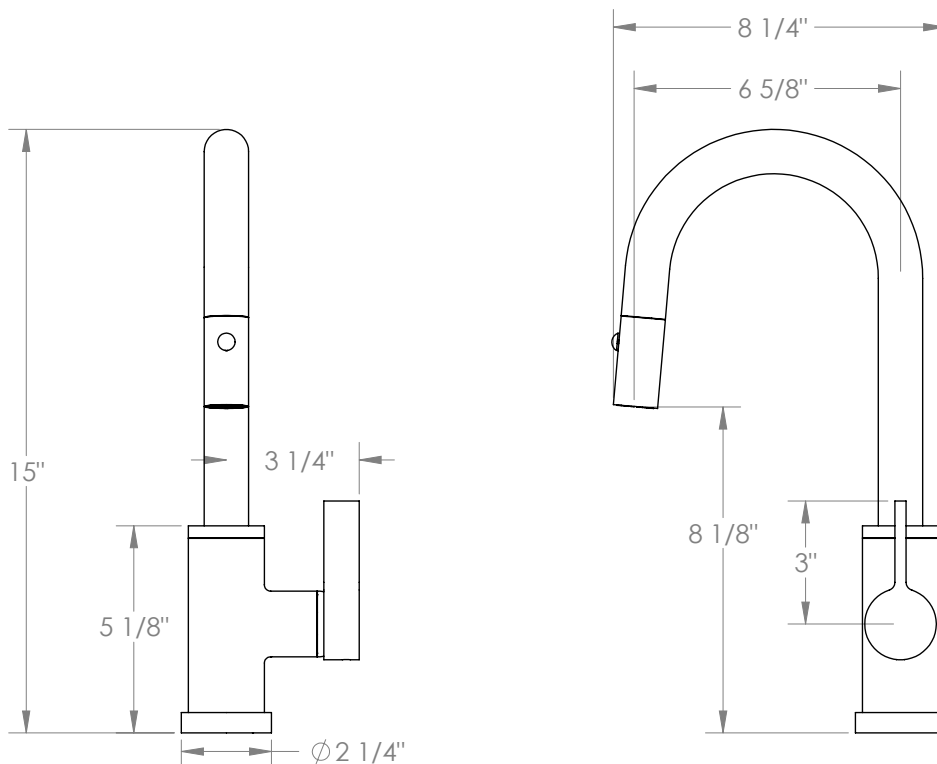

WATERMARK

BROOKLYN, NEW YORK

Blue

37-9.3PG2-BL2

Deck Mounted, Gooseneck, Monoblock Kitchen
Prep Faucet with Pull Down Spray

- Pullout Hose Length: 14-16" (Final Length May Vary Depending on Spout Type)
- Fits Deck Up To 1-1/2" Thick
- Recommended Mounting Hole: 1-3/8"
- All Lead-Free Brass Construction
- Flow Rate: 1.75 GPM
- Ceramic Mixing Cartridge
- 2 Flow Patterns, Aerated and Spray, Controlled By One Button
- 360° Rotating Spout with Magnetic Docking for Spray
- Professional Installation Required

Available in all finishes shown on the [Watermark Designs website](https://www.watermark-designs.com)

Meets the applicable requirements of ASME A112.18.1-2005/CSA B125.1-05, entitled "Plumbing Supply Fittings".

Watermark Designs reserves the right to make revisions without notice to produce specifications. All product dimensions are nominal.

09/2023

350 Dewitt Ave. Brooklyn, NY 11207 USA | T: 1 718 257 2800 | F: 1 718 257 2144 | customerservice@watermark-designs.com