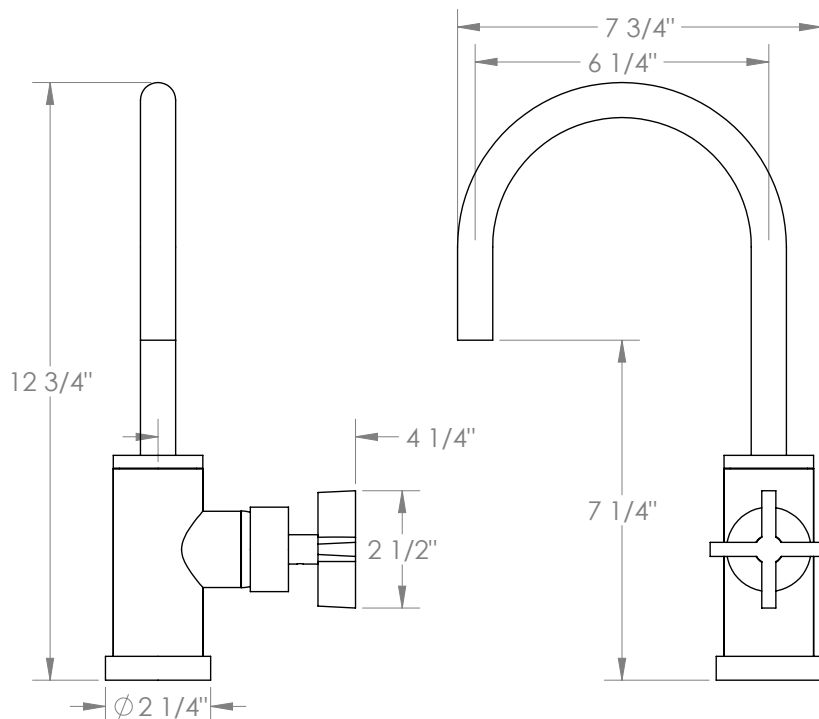

# WATERMARK

BROOKLYN, NEW YORK

*Blue*  
**37-9.3G-BL3**

Deck Mounted, Gooseneck, Monoblock Kitchen  
Prep Faucet

- Fits Deck Up To 1-1/2" Thick
- Recommended Mounting Hole: 1-3/8"
- All Lead-Free Brass Construction
- Flow Rate: 1.75 GPM
- Ceramic Mixing Cartridge
- 360° Rotating Spout
- Professional Installation Required

Available in all finishes shown on the [Watermark Designs website](https://www.watermarkdesigns.com)

Meets the applicable requirements of ASME A112.18.1-2005/CSA B125.1-05, entitled "Plumbing Supply Fittings".

Watermark Designs reserves the right to make revisions without notice to produce specifications. All product dimensions are nominal.

09/2023

350 Dewitt Ave. Brooklyn, NY 11207 USA | T: 1 718 257 2800 | F: 1 718 257 2144 | [customerservice@watermark-designs.com](mailto:customerservice@watermark-designs.com)