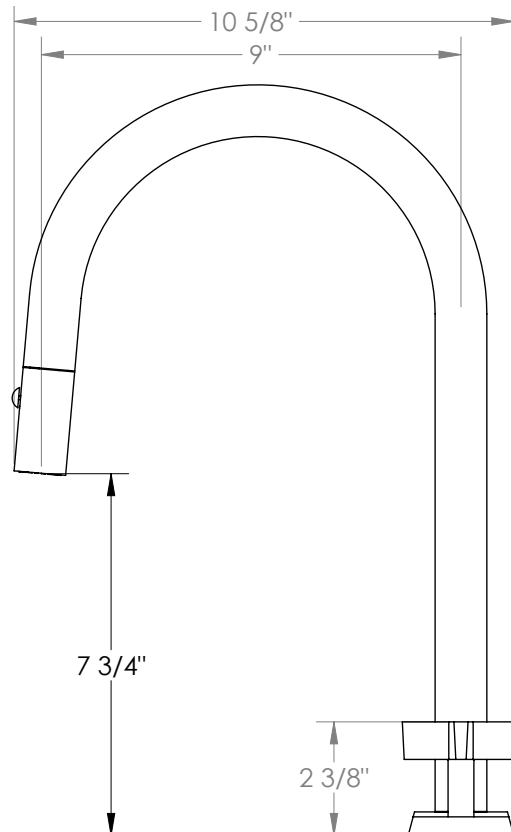

WATERMARK

BROOKLYN, NEW YORK

Blue

37-7PG2-BL3

Deck Mounted, Two Handle, Gooseneck Faucet
with Pull Down Spray

- Pullout Hose Length: 14-16" (Final Length May Vary Depending on Spout Type)
- Fits Deck Up To 2-1/2" Thick
- Recommended Mounting Hole: 1-3/8"
- All Lead-Free Brass Construction
- Flow Rate: 1.75 GPM
- 1/4 Turn Ceramic Cartridge
- 2 Flow Patterns, Aerated and Spray, Controlled By One Button
- 360° Rotating Spout with Magnetic Docking for Spray
- Professional Installation Required

Available in all finishes shown on the [Watermark Designs website](#)

Meets the applicable requirements of ASME A112.18.1-2005/CSA B125.1-05, entitled "Plumbing Supply Fittings".

Watermark Designs reserves the right to make revisions without notice to produce specifications. All product dimensions are nominal.