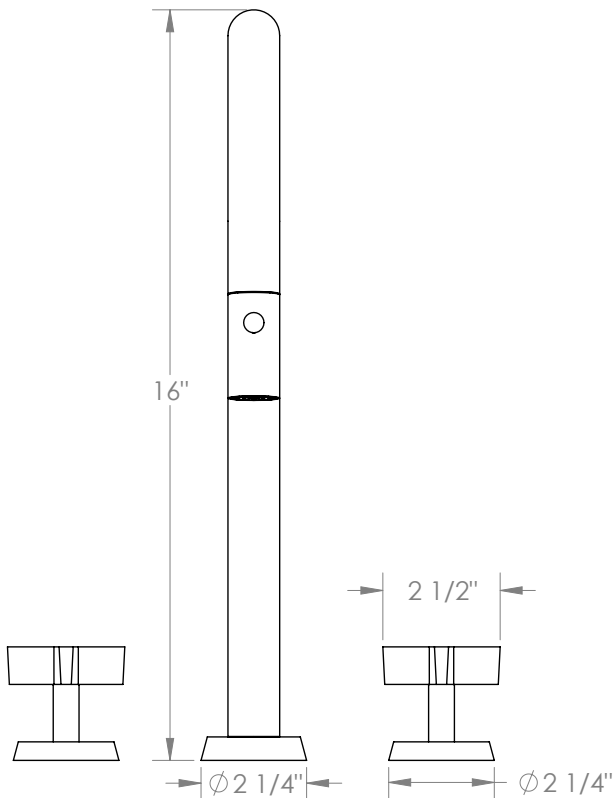

WATERMARK

BROOKLYN, NEW YORK

Blue

37-7PG2-BL3

Deck Mounted, Two Handle, Gooseneck Faucet
with Pull Down Spray

- Pullout Hose Length: 14-16" (Final Length May Vary Depending on Spout Type)
- Fits Deck Up To 2-1/2" Thick
- Recommended Mounting Hole: 1-3/8"
- All Lead-Free Brass Construction
- Flow Rate: 1.75 GPM
- 1/4 Turn Ceramic Cartridge
- 2 Flow Patterns, Aerated and Spray, Controlled By One Button
- 360° Rotating Spout with Magnetic Docking for Spray
- Professional Installation Required

Available in all finishes shown on the [Watermark Designs website](#)

Meets the applicable requirements of ASME A112.18.1-2005/CSA B125.1-05, entitled "Plumbing Supply Fittings".

Watermark Designs reserves the right to make revisions without notice to produce specifications. All product dimensions are nominal.