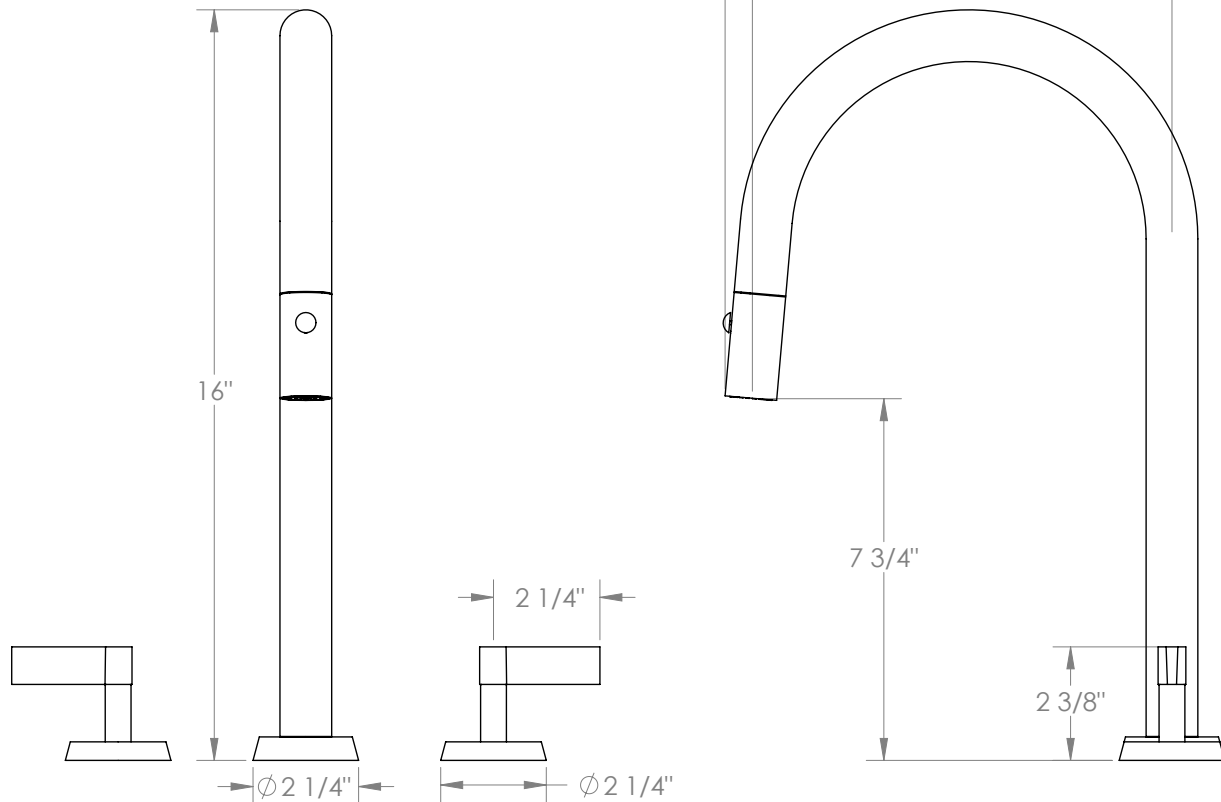

WATERMARK

BROOKLYN, NEW YORK

Blue

37-7PG2-BL2

Deck Mounted, Two Handle, Gooseneck Faucet
with Pull Down Spray

- Pullout Hose Length: 14-16" (Final Length May Vary Depending on Spout Type)
- Fits Deck Up To 2-1/2" Thick
- Recommended Mounting Hole: 1-3/8"
- All Lead-Free Brass Construction
- Flow Rate: 1.75 GPM
- 1/4 Turn Ceramic Cartridge
- 2 Flow Patterns, Aerated and Spray, Controlled By One Button
- 360° Rotating Spout with Magnetic Docking for Spray
- Professional Installation Required

Available in all finishes shown on the [Watermark Designs website](#)

Meets the applicable requirements of ASME A112.18.1-2005/CSA B125.1-05, entitled "Plumbing Supply Fittings".

Watermark Designs reserves the right to make revisions without notice to produce specifications. All product dimensions are nominal.