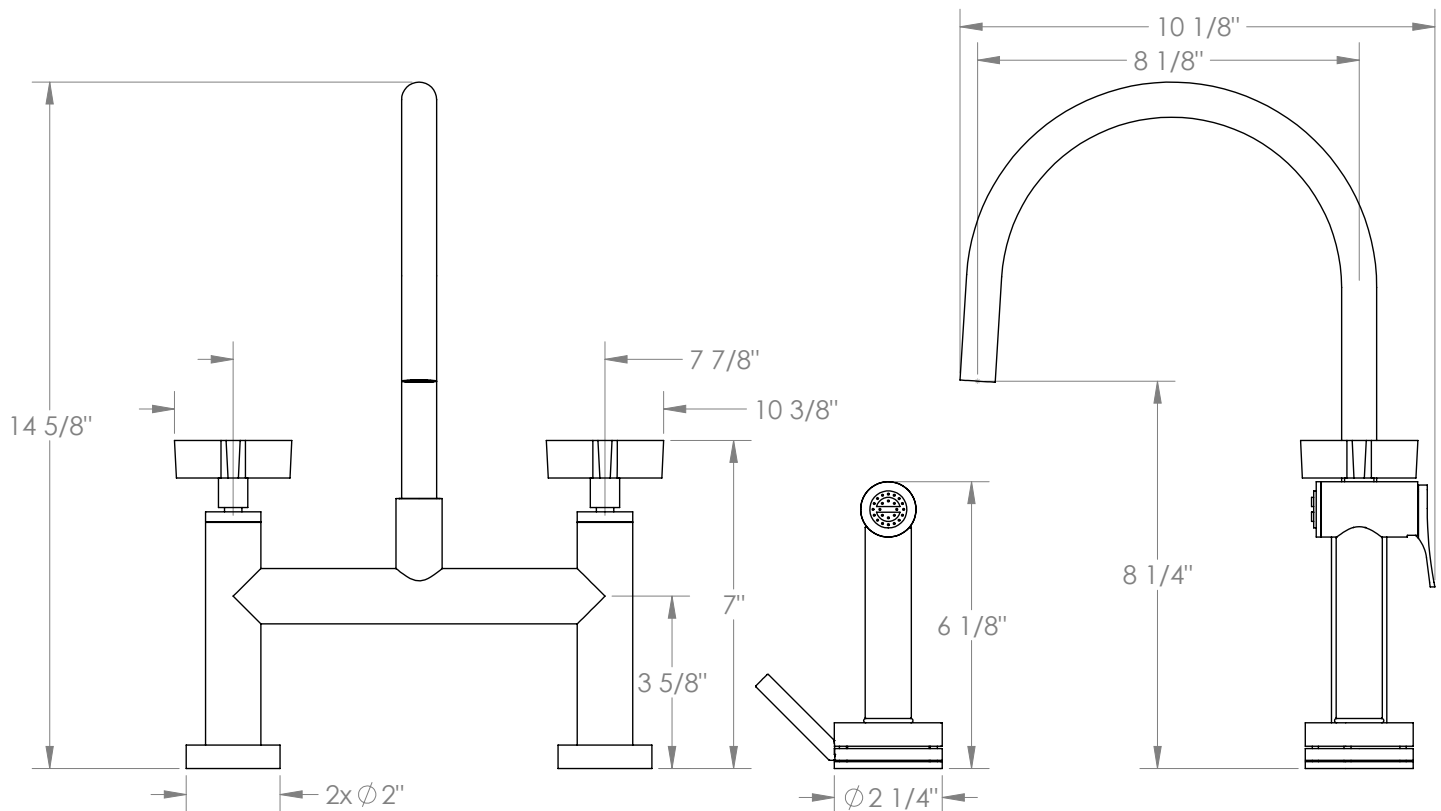

WATERMARK

BROOKLYN, NEW YORK

Blue

37-7.65G-BL3

Deck Mounted, Gooseneck, Bridge Kitchen
Faucet with Independent Side Spray

- Side Spray Hose Length: 50" (Final Length May Vary)
- Fits Deck Up To 1-1/4" Thick
- Recommended Mounting Hole: 1-1/8"
- All Lead-Free Brass Construction
- Flow Rate: 1.75 GPM
- 1/4 Turn Ceramic Cartridge
- Volume Control Handle For Spray Must Be Turned Off When Not In Use
- 360° Rotating Spout
- Professional Installation Required

Available in all finishes shown on the [Watermark Designs website](https://www.watermark-designs.com)

Meets the applicable requirements of ASME A112.18.1-2005/CSA B125.1-05, entitled "Plumbing Supply Fittings".

Watermark Designs reserves the right to make revisions without notice to produce specifications. All product dimensions are nominal.

09/2023

350 Dewitt Ave. Brooklyn, NY 11207 USA | T: 1 718 257 2800 | F: 1 718 257 2144 | customerservice@watermark-designs.com