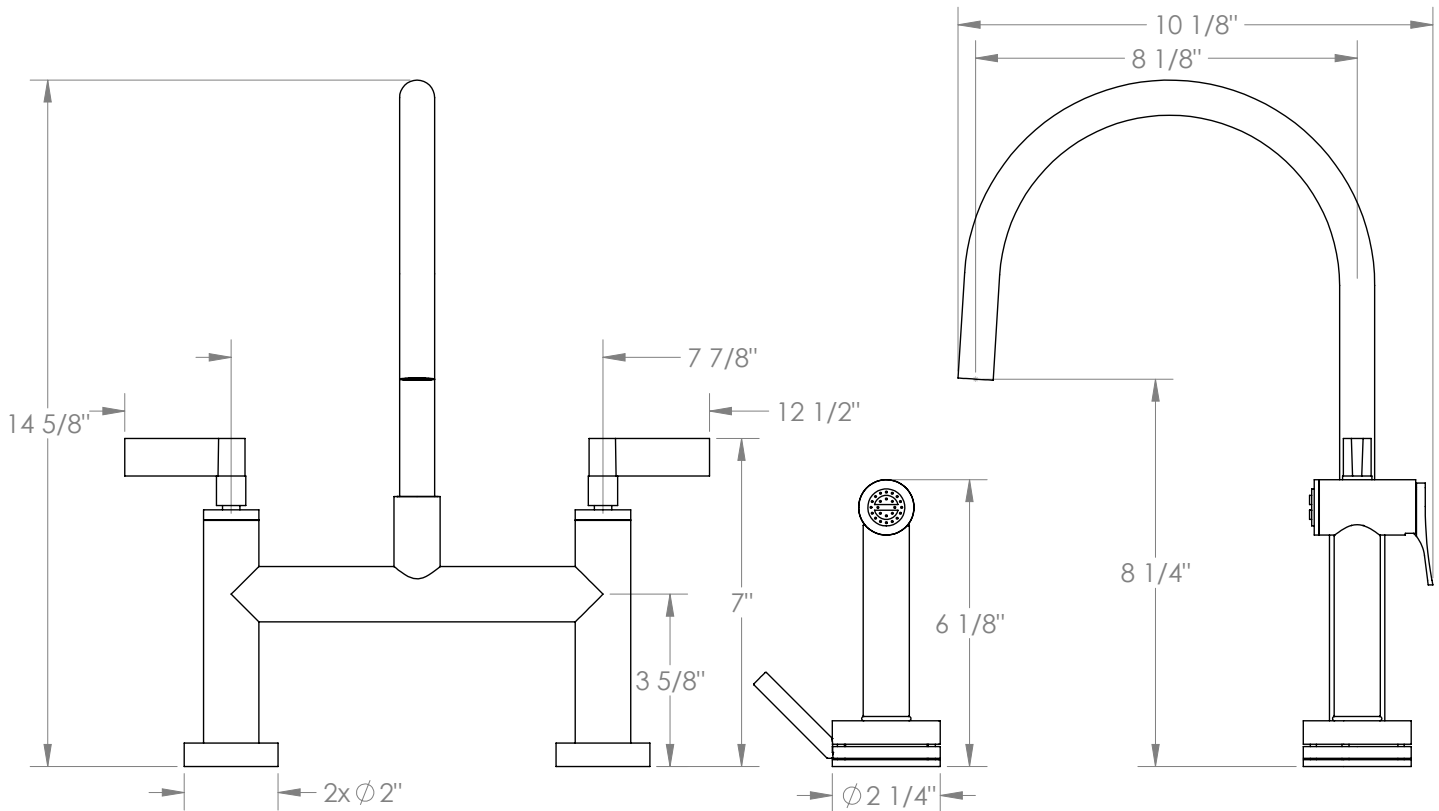

# WATERMARK

BROOKLYN, NEW YORK

**Blue**  
**37-7.65G-BL2**

Deck Mounted, Gooseneck, Bridge Kitchen  
Faucet with Independent Side Spray

- Side Spray Hose Length: 50" (Final Length May Vary)
- Fits Deck Up To 1-1/4" Thick
- Recommended Mounting Hole: 1-1/8"
- All Lead-Free Brass Construction
- Flow Rate: 1.75 GPM
- 1/4 Turn Ceramic Cartridge
- Volume Control Handle For Spray Must Be Turned Off When Not In Use
- 360° Rotating Spout
- Professional Installation Required

Available in all finishes shown on the [Watermark Designs website](https://www.watermark-designs.com)

Meets the applicable requirements of ASME A112.18.1-2005/CSA B125.1-05, entitled "Plumbing Supply Fittings".

Watermark Designs reserves the right to make revisions without notice to produce specifications. All product dimensions are nominal.

09/2023

350 Dewitt Ave. Brooklyn, NY 11207 USA | T: 1 718 257 2800 | F: 1 718 257 2144 | [customerservice@watermark-designs.com](mailto:customerservice@watermark-designs.com)