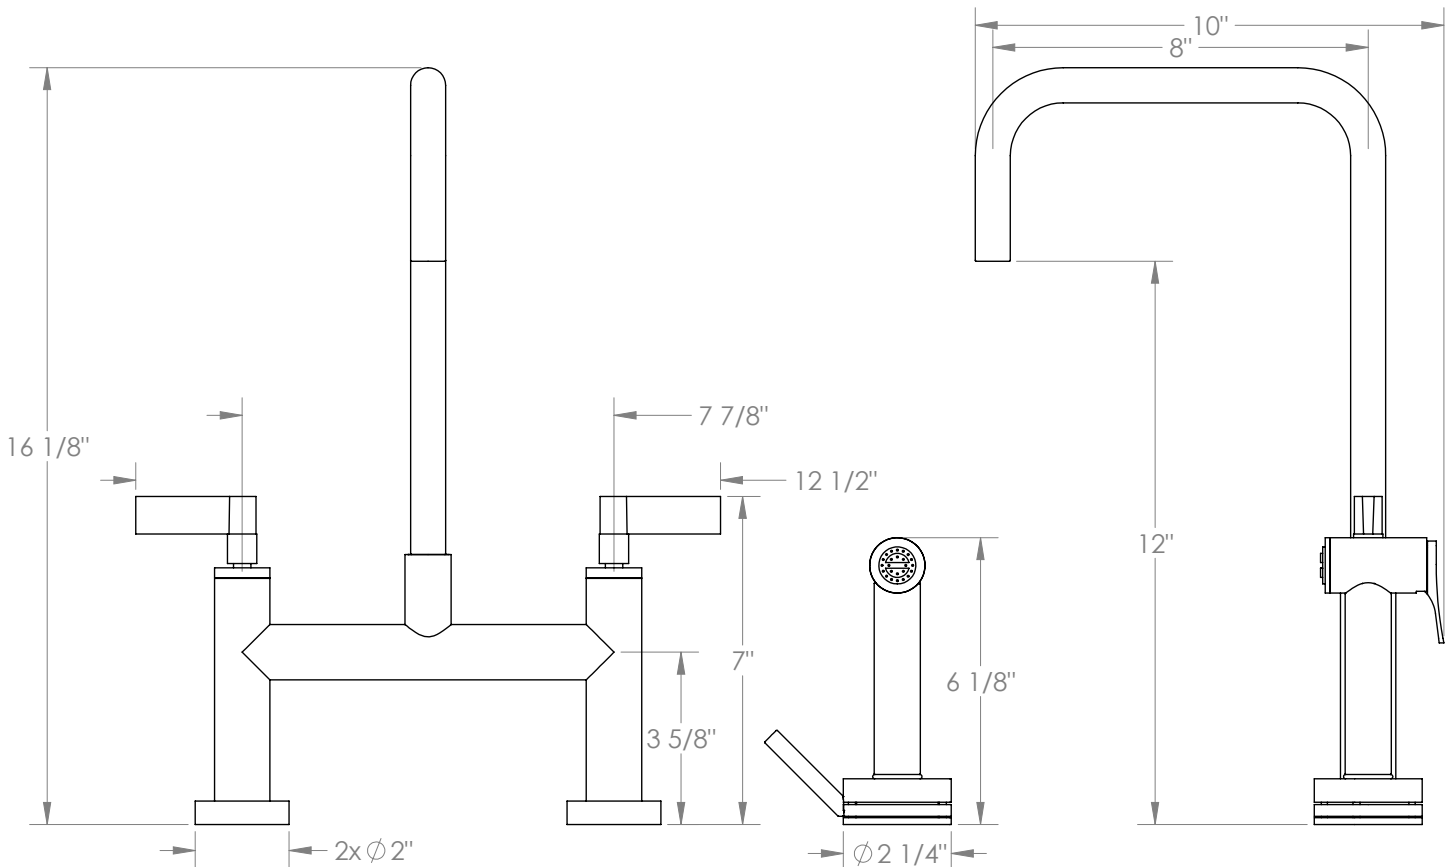

WATERMARK

BROOKLYN, NEW YORK

Blue
37-7.65-BL2

Deck Mounted, Bridge Kitchen Faucet with
Independent Side Spray

- Side Spray Hose Length: 50" (Final Length May Vary)
- Fits Deck Up To 1-1/4" Thick
- Recommended Mounting Hole: 1-1/8"
- All Lead-Free Brass Construction
- Flow Rate: 1.75 GPM
- 1/4 Turn Ceramic Cartridge
- Volume Control Handle For Spray Must Be Turned Off When Not In Use
- 360° Rotating Spout
- Professional Installation Required

Available in all finishes shown on the [Watermark Designs website](#)

Meets the applicable requirements of ASME A112.18.1-2005/CSA B125.1-05, entitled "Plumbing Supply Fittings".

Watermark Designs reserves the right to make revisions without notice to produce specifications. All product dimensions are nominal.