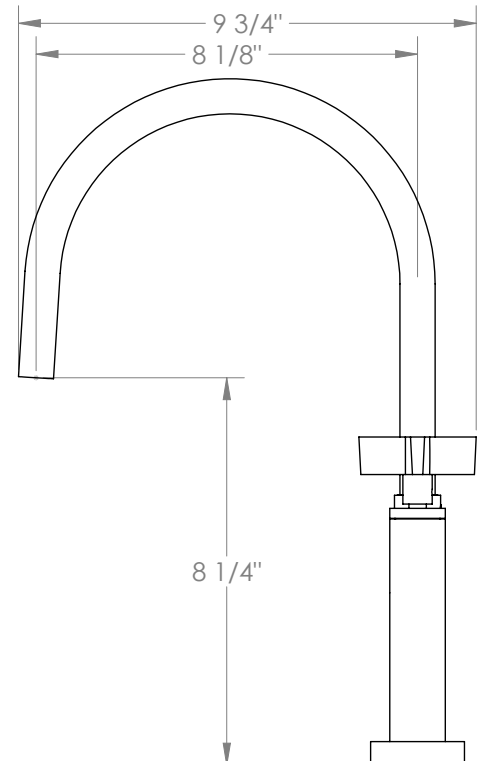

WATERMARK

BROOKLYN, NEW YORK

Blue
37-7.5G-BL3

Deck Mounted, Gooseneck, Bridge Kitchen
Faucet

- Fits Deck Up To 2" Thick
- Recommended Mounting Hole: 1-1/8"
- All Lead-Free Brass Construction
- Flow Rate: 1.75 GPM
- 1/4 Turn Ceramic Cartridge
- 360° Rotating Spout
- Professional Installation Required

Available in all finishes shown on the [Watermark Designs website](#)

Meets the applicable requirements of ASME A112.18.1-2005/CSA B125.1-05, entitled "Plumbing Supply Fittings".

Watermark Designs reserves the right to make revisions without notice to produce specifications. All product dimensions are nominal.