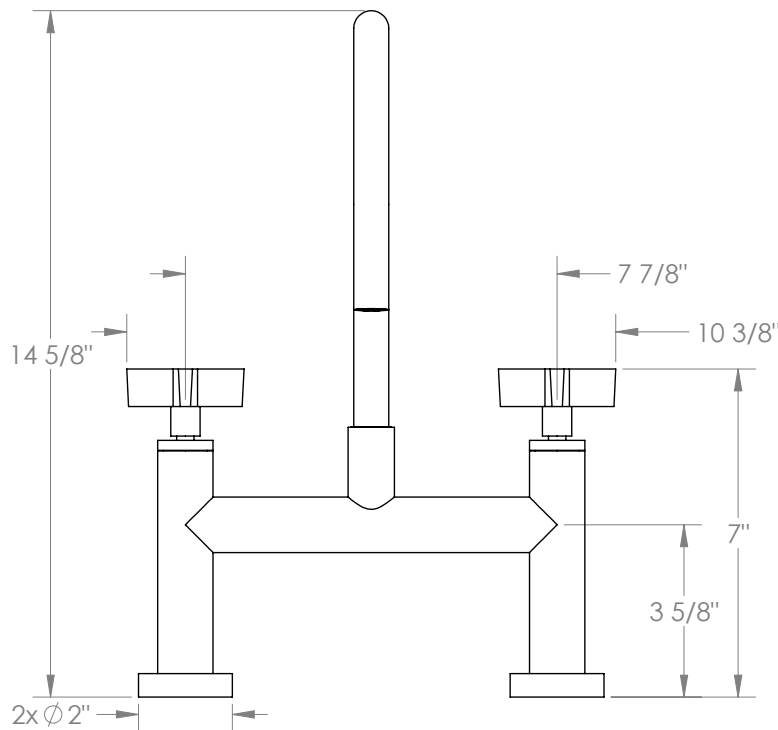

WATERMARK

BROOKLYN, NEW YORK

Blue
37-7.5G-BL3

Deck Mounted, Gooseneck, Bridge Kitchen
Faucet

- Fits Deck Up To 2" Thick
- Recommended Mounting Hole: 1-1/8"
- All Lead-Free Brass Construction
- Flow Rate: 1.75 GPM
- 1/4 Turn Ceramic Cartridge
- 360° Rotating Spout
- Professional Installation Required

Available in all finishes shown on the [Watermark Designs website](#)

Meets the applicable requirements of ASME A112.18.1-2005/CSA B125.1-05, entitled "Plumbing Supply Fittings".

Watermark Designs reserves the right to make revisions without notice to produce specifications. All product dimensions are nominal.